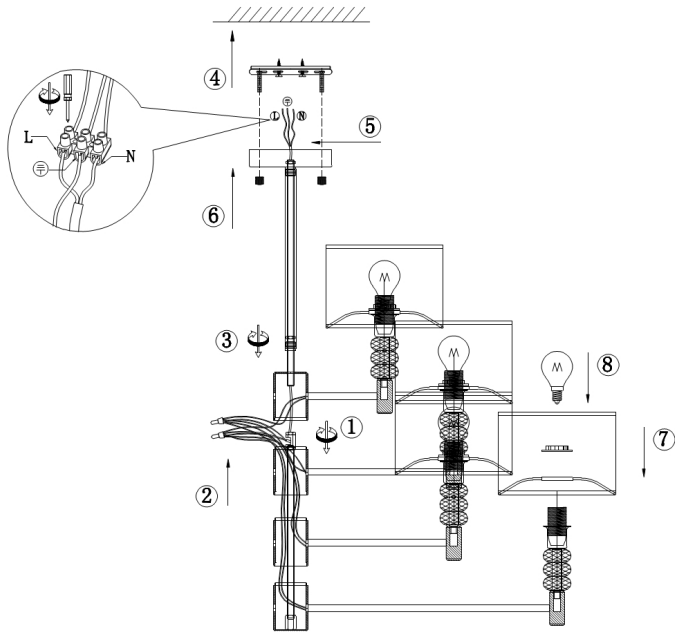

Instruction

Collection: MODERN
Series: LINCOLN
Model: MOD527PL-08N
Ceiling

- Ceiling

8 x E14 (40W)

MAYTONI
DECORATIVE LIGHTING

www.maytoni.de