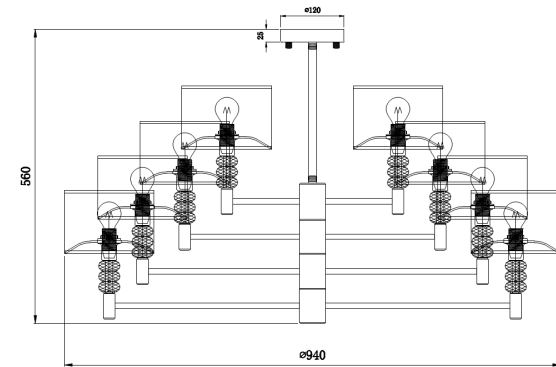

Instruction

Collection: MODERN
Series: LINCOLN
Model: MOD527PL-08N
Ceiling

- Ceiling

8 x E14 (40W)

MAYTONI
DECORATIVE LIGHTING

www.maytoni.de