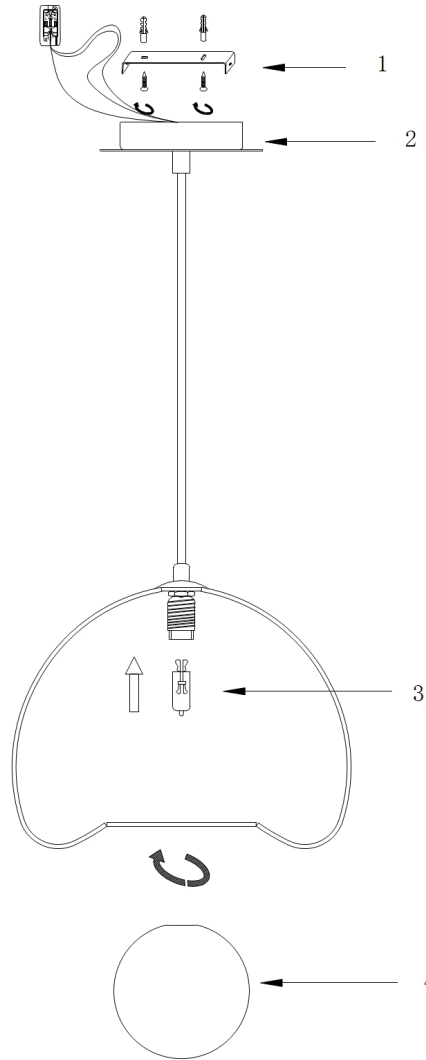

# Instruction

Collection: MODERN  
Series: POLLY  
Model: MOD542PL-01W  
Ceiling

- Ceiling

1 x G9 (28W)

**MAYTONI**  
DECORATIVE LIGHTING

[www.maytoni.de](http://www.maytoni.de)