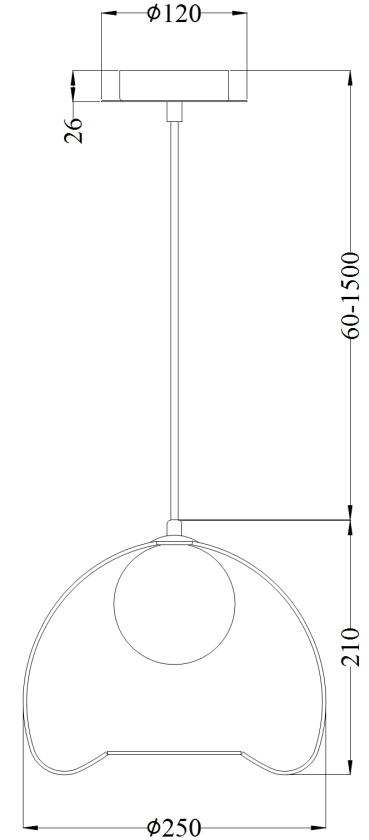

# Instruction

Collection: MODERN  
Series: POLLY  
Model: MOD542PL-01W  
Ceiling

- Ceiling

1 x G9 (28W)

**MAYTONI**  
DECORATIVE LIGHTING

[www.maytoni.de](http://www.maytoni.de)