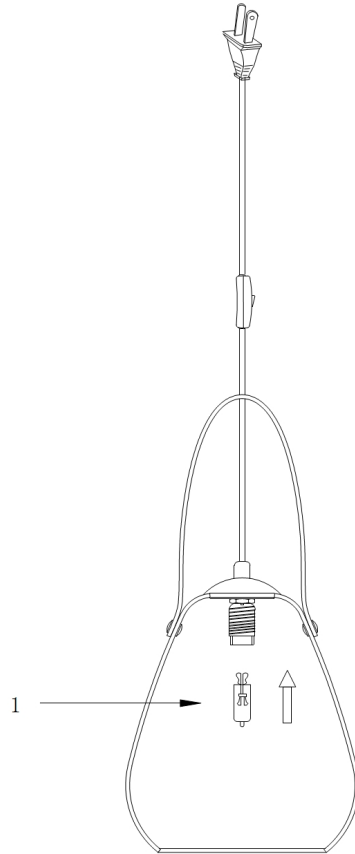

# Instruction

Collection: MODERN  
Series: INDIANA  
Model: MOD544TL-01B  
Mobile

- Mobile

1 x G9 (28W)

**MAYTONI**  
DECORATIVE LIGHTING

[www.maytoni.de](http://www.maytoni.de)