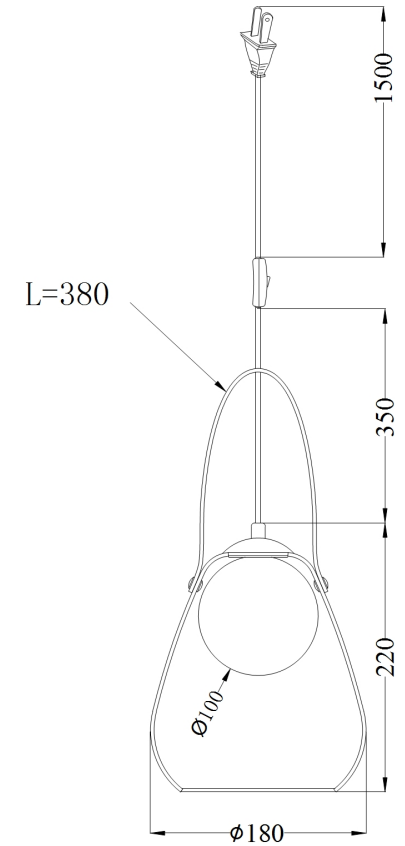

# Instruction

Collection: MODERN  
Series: INDIANA  
Model: MOD544TL-01B  
Mobile

- Mobile

1 x G9 (28W)

**MAYTONI**  
DECORATIVE LIGHTING

[www.maytoni.de](http://www.maytoni.de)