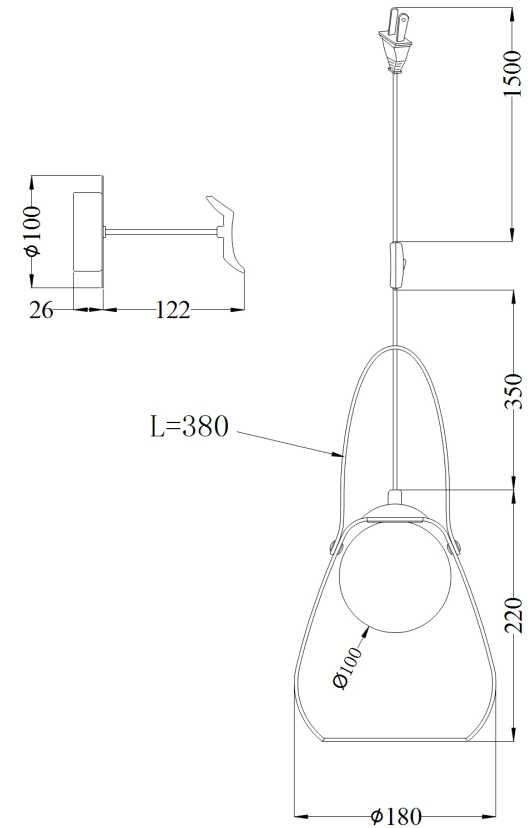

Instruction

Collection: MODERN
Series: INDIANA
Model: MOD544WL-01W
Wall

- Wall

1 x G9 (28W)

MAYTONI
DECORATIVE LIGHTING

www.maytoni.de