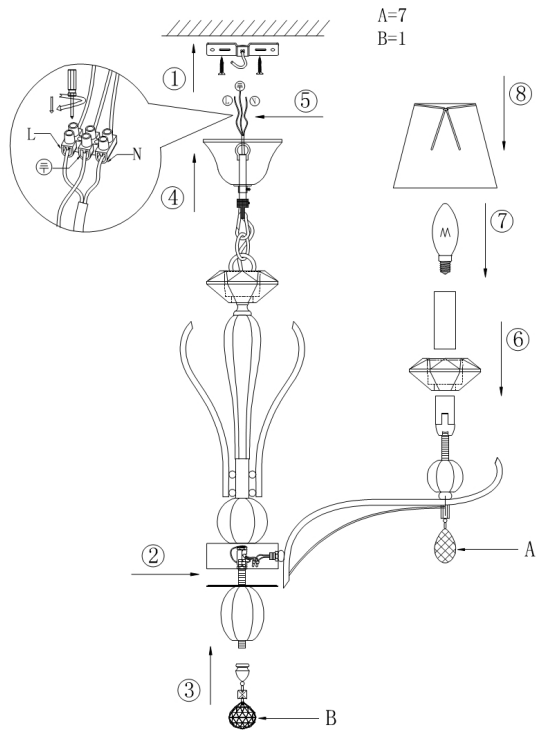

# Instruction

Collection: MODERN  
Series: SMUSSO  
Model: MOD560-07-N  
Ceiling

- Ceiling

7 x E14 (40W)

**MAYTONI**  
DECORATIVE LIGHTING

[www.maytoni.de](http://www.maytoni.de)