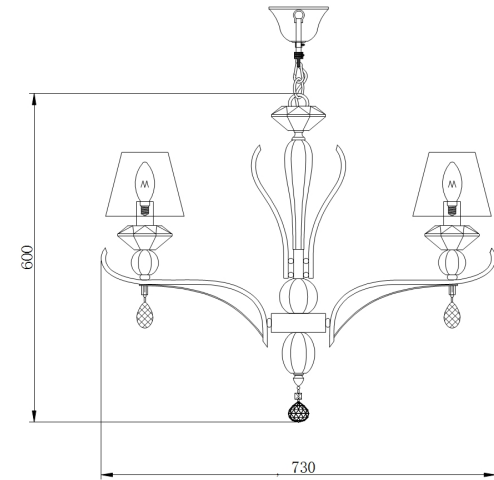

# Instruction

Collection: MODERN  
Series: SMUSSO  
Model: MOD560-07-N  
Ceiling

- Ceiling

7 x E14 (40W)

**MAYTONI**  
DECORATIVE LIGHTING

[www.maytoni.de](http://www.maytoni.de)