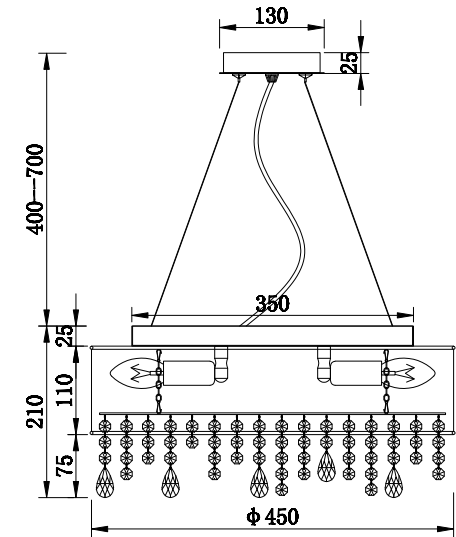

Instruction

MOD600PL-06W

6 x E14 (60W)

Model: MOD600PL-06W
Collection: Modern
Series: Manfred

Ceiling Lamps