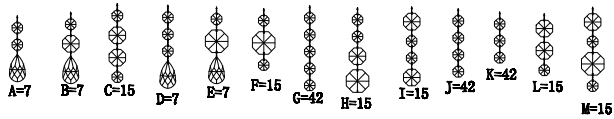

Instruction

MOD600PL-06W

6 x E14 (60W)

Model: MOD600PL-06W
Collection: Modern
Series: Manfred

Ceiling Lamps