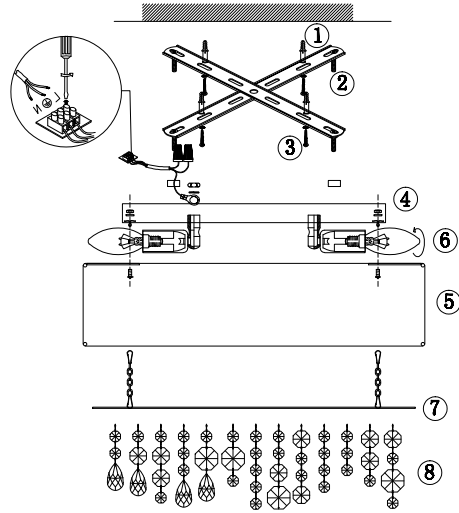

Instruction

MOD600PL-06W

6 x E14 (60W)

Model: MOD600PL-06W
Collection: Modern
Series: Manfred

Ceiling Lamps