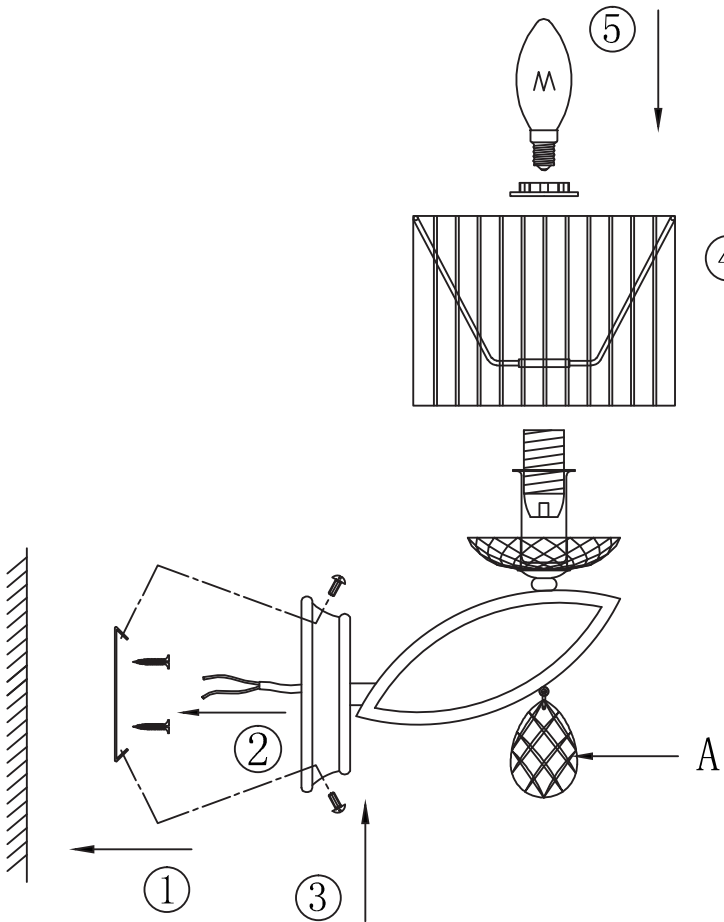

Instruction

Collection: Modern
Series: Miraggio
Model: MOD602-01-N
Wall-mounted

A=1

– Wall-mounted

1 x E14 (40w)

MAYTONI
DECORATIVE LIGHTING

www.maytoni.de