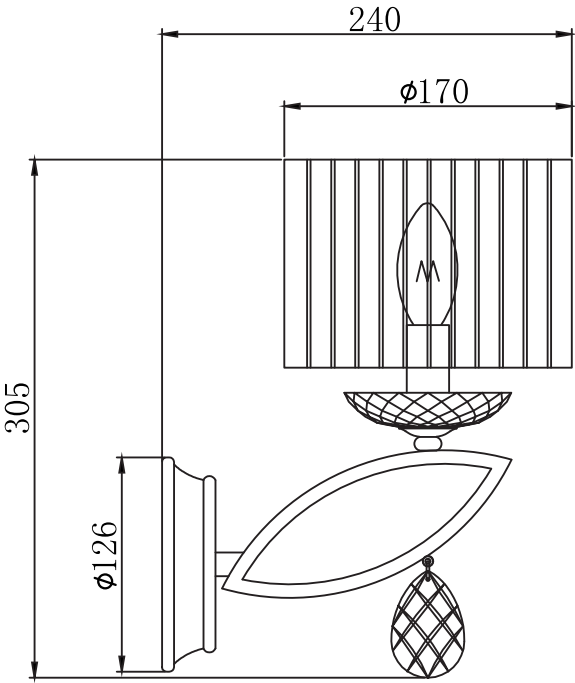

Instruction

Collection: Modern
Series: Miraggio
Model: MOD602-01-N
Wall-mounted

A=1

– Wall-mounted

1 x E14 (40w)

MAYTONI
DECORATIVE LIGHTING

www.maytoni.de