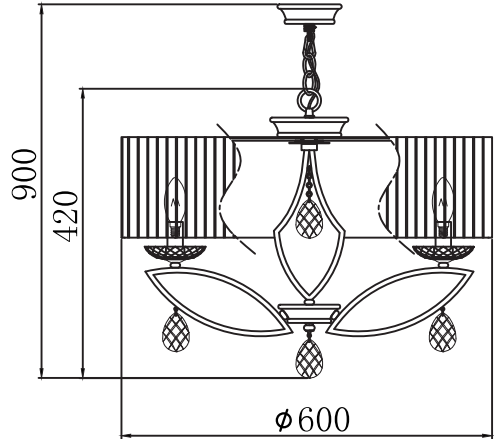

Instruction

Collection: Modern
Series: Miraggio
Model: MOD602-06-N
Suspended

A=7
B=1

6 x E14 (40w)

MAYTONI
DECORATIVE LIGHTING

www.maytoni.de