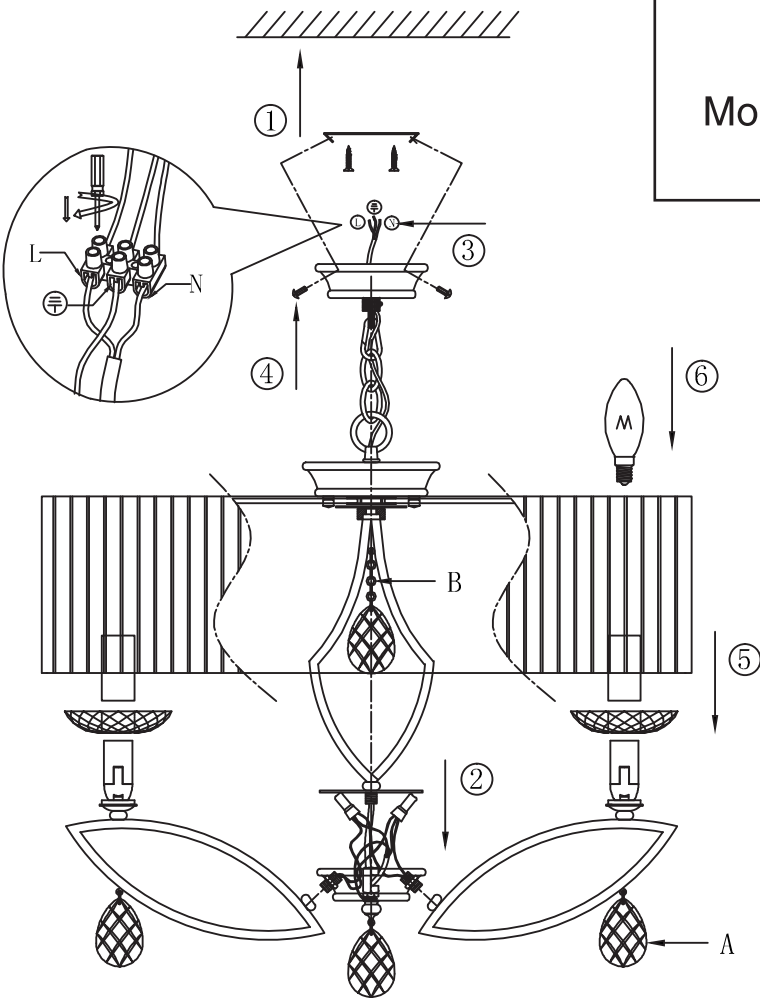

Instruction

Collection: Modern
Series: Miraggio
Model: MOD602-06-N
Suspended

A=7
B=1

6 x E14 (40w)

MAYTONI
DECORATIVE LIGHTING

www.maytoni.de