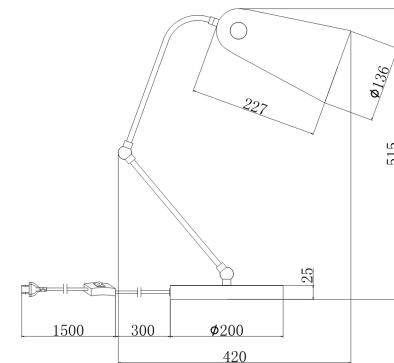

Instruction

Collection: MODERN
Series: NOVARA
Model: MOD611TL-01GR
Mobile

- Mobile

1 x E14 (40W)

MAYTONI
DECORATIVE LIGHTING

www.maytoni.de