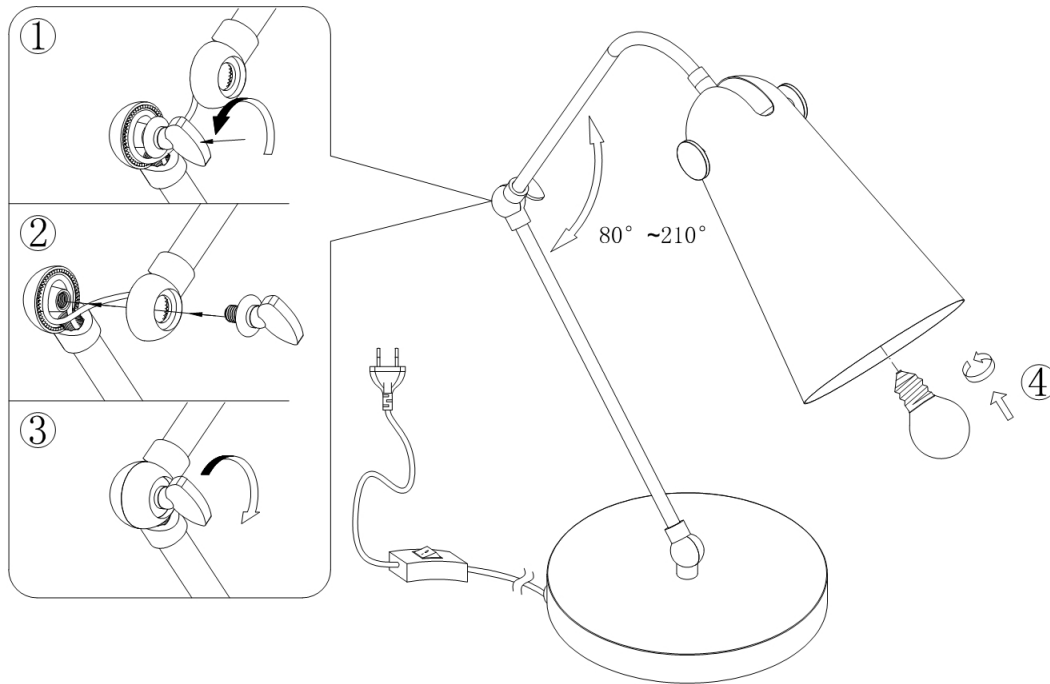

Instruction

Collection: MODERN
Series: NOVARA
Model: MOD611TL-01GR
Mobile

- Mobile

1 x E14 (40W)

MAYTONI
DECORATIVE LIGHTING

www.maytoni.de