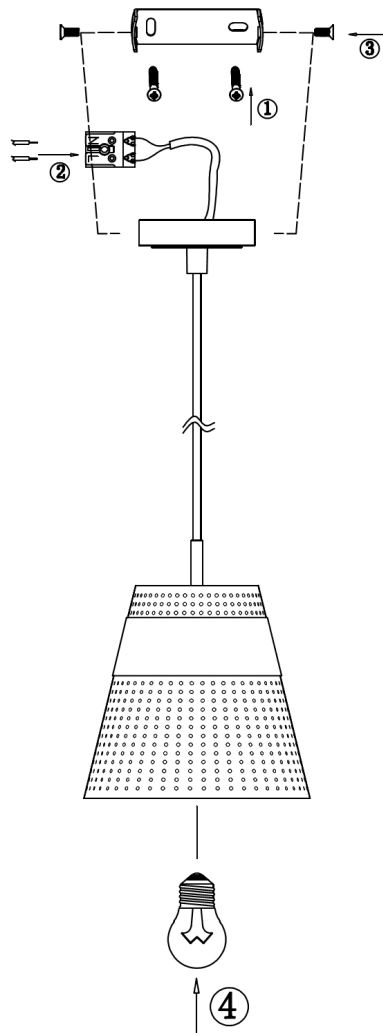

Instruction

Collection: MODERN
Series: LAREDO
Model: MOD614PL-01BS
Ceiling

1 x E27 (40W)

MAYTONI
DECORATIVE LIGHTING

www.maytoni.de