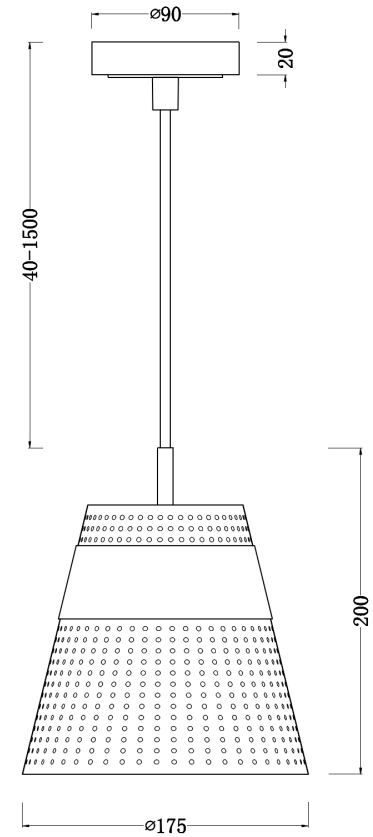

Instruction

Collection: MODERN
Series: LAREDO
Model: MOD614PL-01BS
Ceiling

1 x E27 (40W)

MAYTONI
DECORATIVE LIGHTING

www.maytoni.de