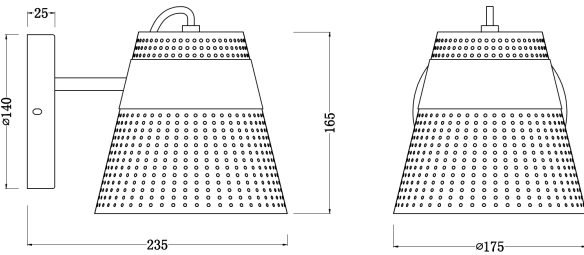

Instruction

Collection: MODERN
Series: LAREDO
Model: MOD614WL-01BS
Wall-mounted

 - Wall-mounted

1 x E27 (40W)

MAYTONI
DECORATIVE LIGHTING
www.maytoni.de