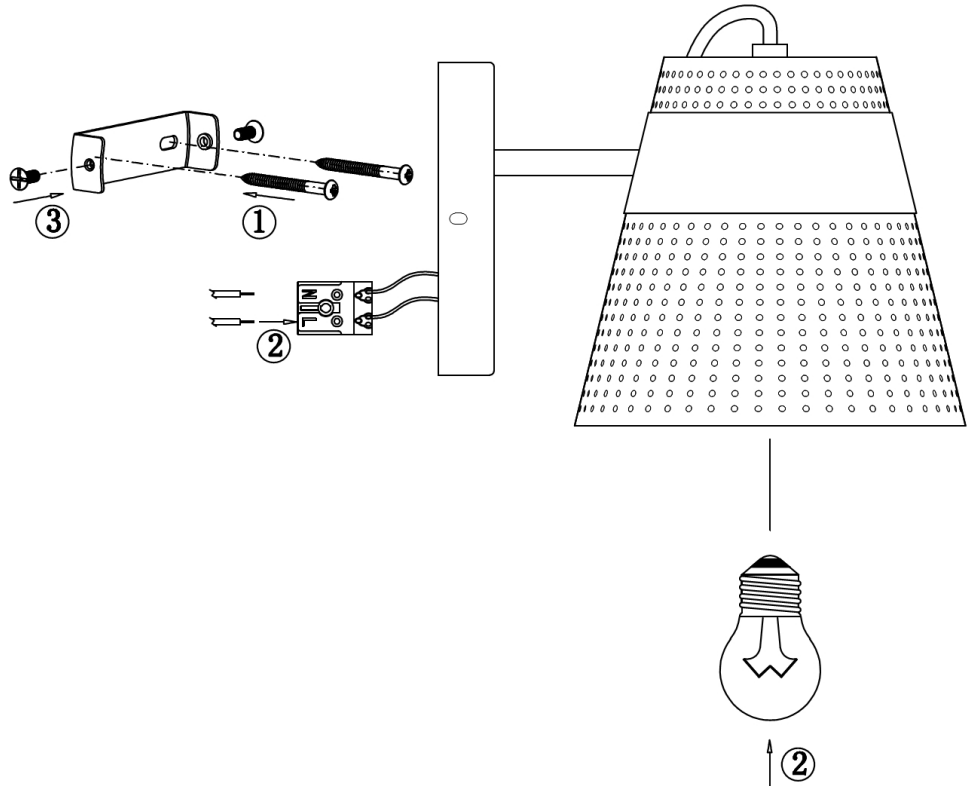

Instruction

Collection: MODERN
Series: LAREDO
Model: MOD614WL-01BS
Wall-mounted

 - Wall-mounted

1 x E27 (40W)

MAYTONI
DECORATIVE LIGHTING
www.maytoni.de