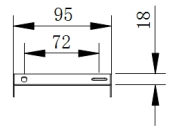

Instruction

Collection: MODERN
Series: NOVARA
Model: MOD619PL-01GR
Ceiling

- Ceiling

1 x E14 (40W)

MAYTONI
DECORATIVE LIGHTING

www.maytoni.de