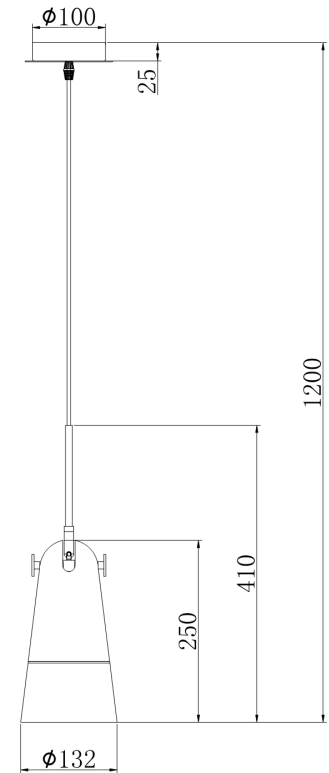

Instruction

Collection: MODERN
Series: NOVARA
Model: MOD619PL-01GR
Ceiling

- Ceiling

1 x E14 (40W)

MAYTONI
DECORATIVE LIGHTING

www.maytoni.de