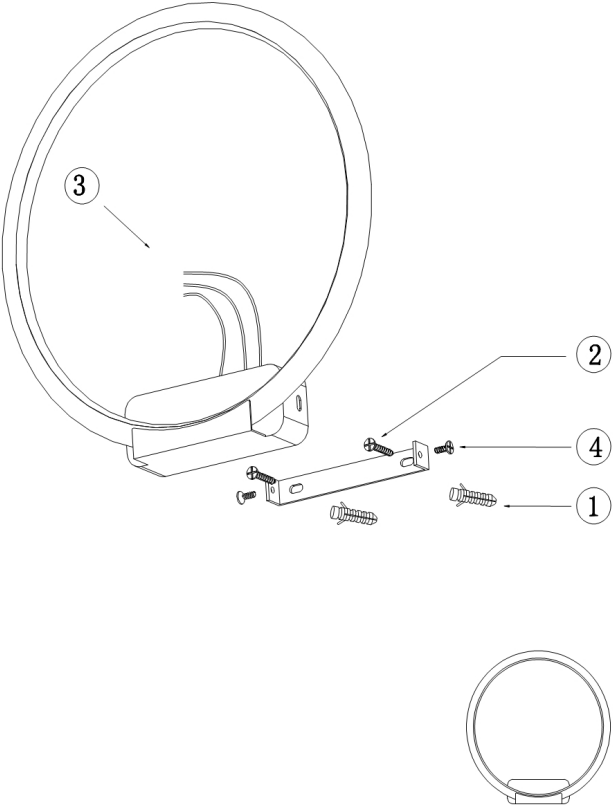

Instruction

Collection: MODERN
Series: NOLA
Model: MOD807-WL-01-12-W
Wall

max 12W
800 LM

MAYTONI
DECORATIVE LIGHTING

www.maytoni.de