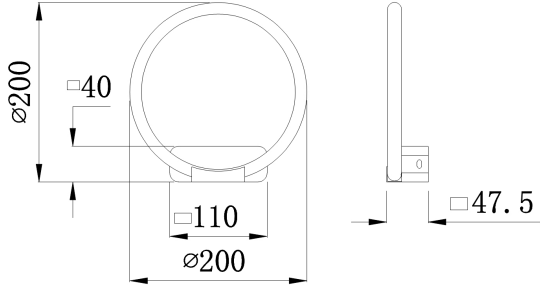

Instruction

Collection: MODERN
Series: NOLA
Model: MOD807-WL-01-12-W
Wall

max 12W
800 LM

MAYTONI
DECORATIVE LIGHTING

www.maytoni.de