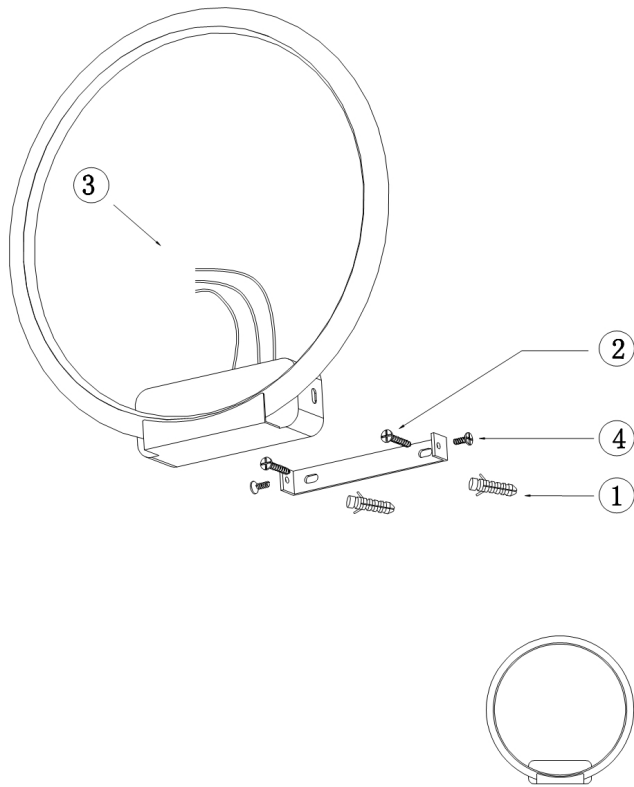

Instruction

Collection: MODERN
Series: NOLA
Model: MOD807-WL-01-18-W
Wall

max 18W
1000 LM

MAYTONI
DECORATIVE LIGHTING

www.maytoni.de