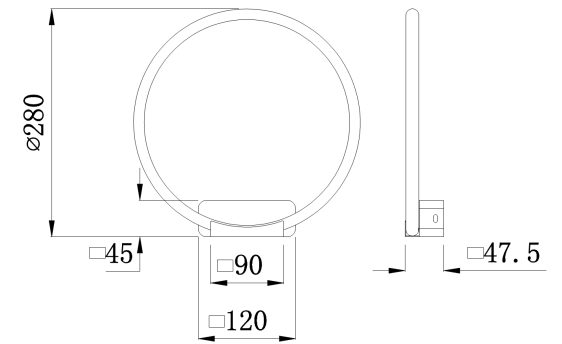

Instruction

Collection: MODERN
Series: NOLA
Model: MOD807-WL-01-18-W
Wall

max 18W
1000 LM

MAYTONI
DECORATIVE LIGHTING

www.maytoni.de