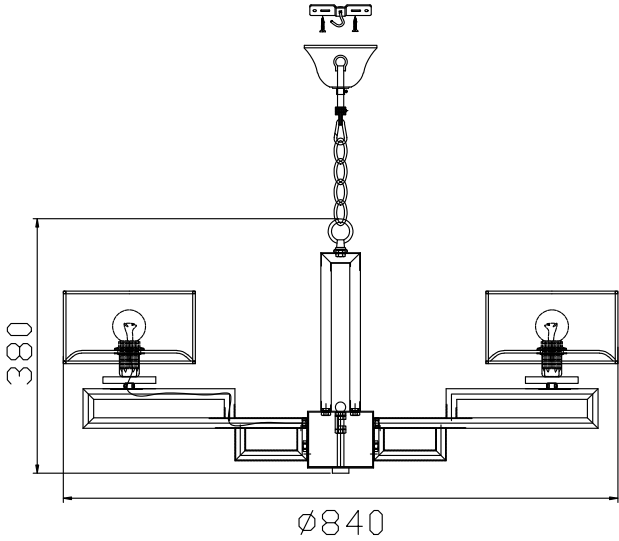

Instruction

Collection: Modern
Series: Megapolis
Model: MOD906-08-N
Suspended

8 x E14 (40w)

 – Suspended

MAYTONI
DECORATIVE LIGHTING

www.maytoni.de