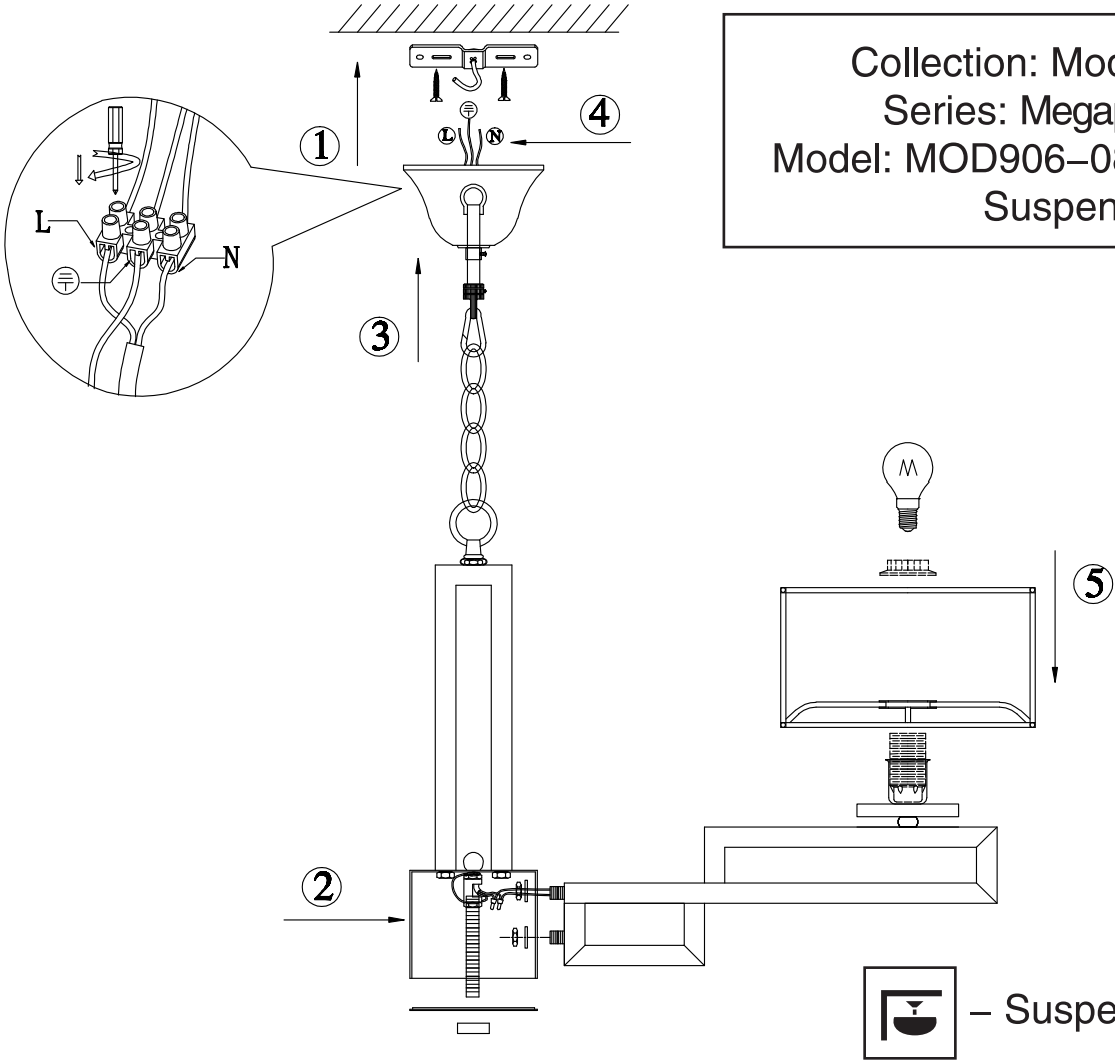

Instruction

Collection: Modern
Series: Megapolis
Model: MOD906-08-N
Suspended

8 x E14 (40w)

 – Suspended

MAYTONI
DECORATIVE LIGHTING

www.maytoni.de