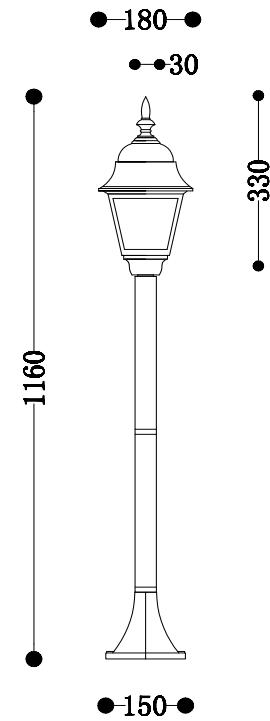

# Instruction

O001FL-01W

1 x E27 (60W)

Model: O001FL-01W  
Collection: Outdoor  
Series: Abbey Road

Floor Lamps