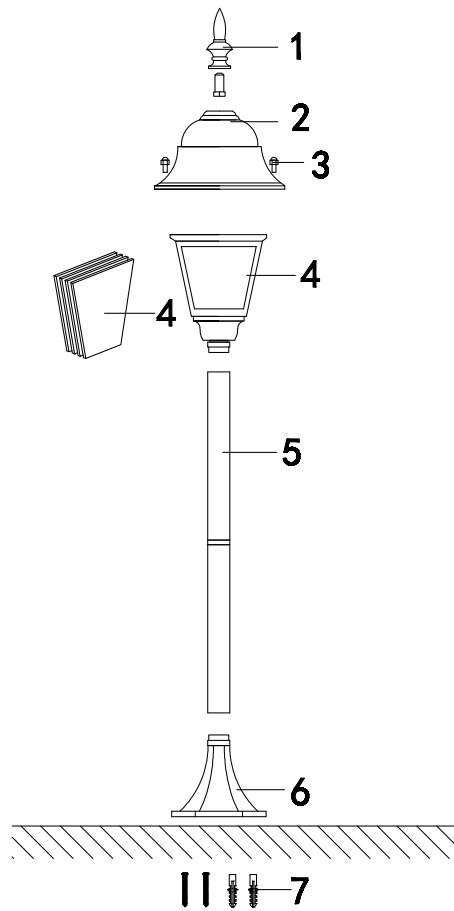

# Instruction

O001FL-01W

1 x E27 (60W)

Model: O001FL-01W  
Collection: Outdoor  
Series: Abbey Road

Floor Lamps