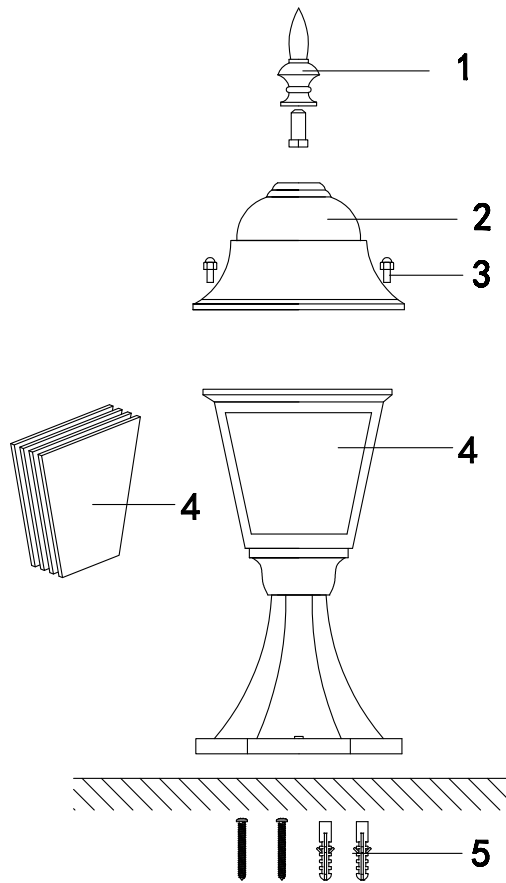

Instruction

O004FL-01B

1 x E27 (60W)

Model: O004FL-01B
Collection: Outdoor
Series: Abbey Road

Floor Lamps