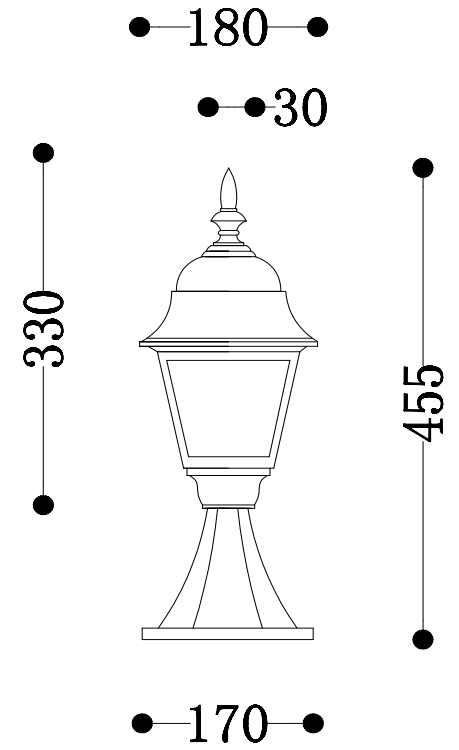

Instruction

O004FL-01B

1 x E27 (60W)

Model: O004FL-01B
Collection: Outdoor
Series: Abbey Road

Floor Lamps