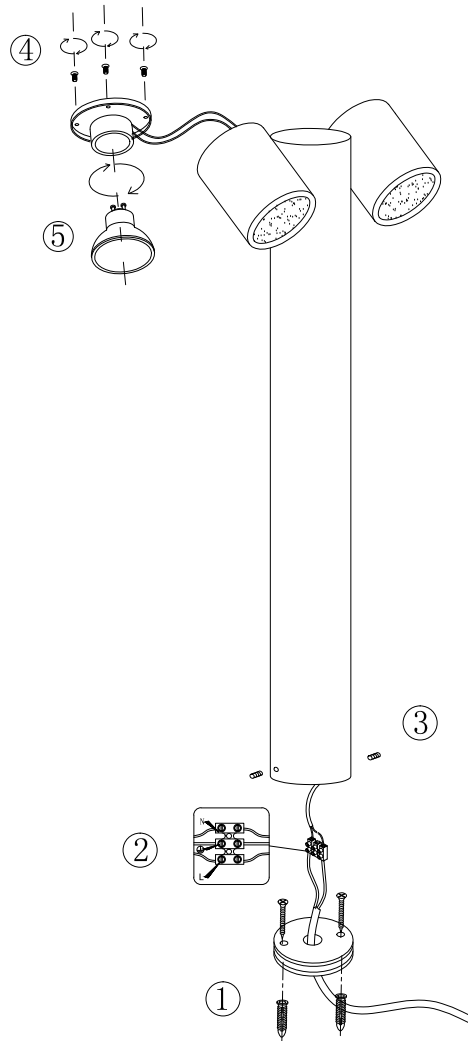

# Instruction

O010FL-02B

2 x GU10 (50W)

Model: O010FL-02B  
Collection: Outdoor  
Series: Wall Street

Floor Lamps