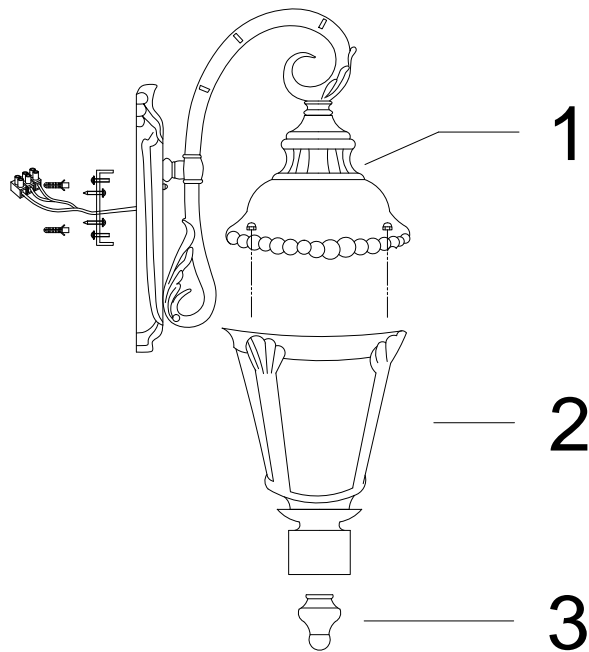

# Instruction

O029WL-01GN

1 x E27 (60W)

Model: O029WL-01GN  
Collection: Outdoor  
Series: Goiri

Wall Lamps