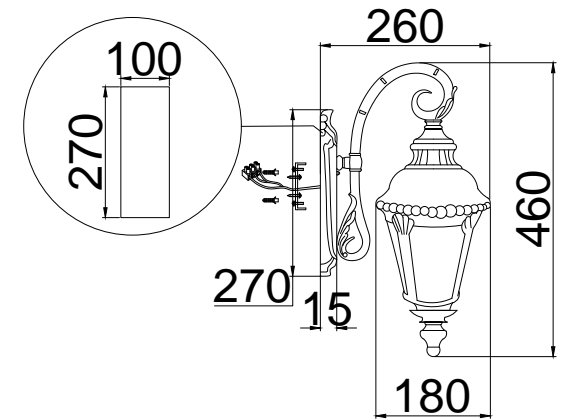

# Instruction

O029WL-01GN

1 x E27 (60W)

Model: O029WL-01GN  
Collection: Outdoor  
Series: Goiri

Wall Lamps