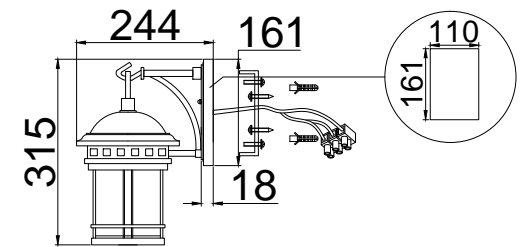

Instruction

O031WL-01BR

1 x E27 (60W)

Model: O031WL-01BR
Collection: Outdoor
Series: Salamanca

Wall Lamps