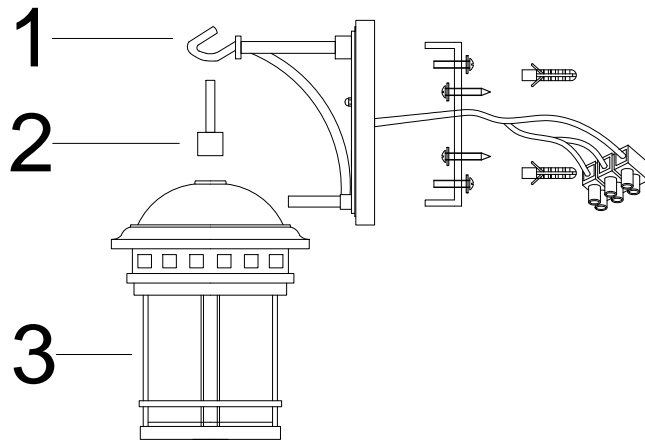

Instruction

O031WL-01BR

1 x E27 (60W)

Model: O031WL-01BR
Collection: Outdoor
Series: Salamanca

Wall Lamps