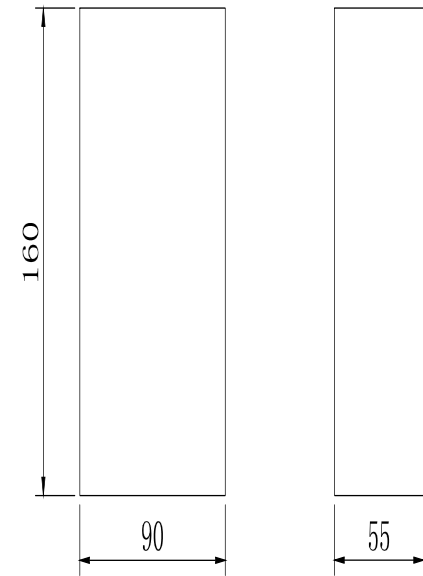

Instruction

O581WL-L6W

MAX 6W
480 Lumen

Model: O581WL-L6W
Collection: Outdoor
Series: Times Square

Wall Lamps