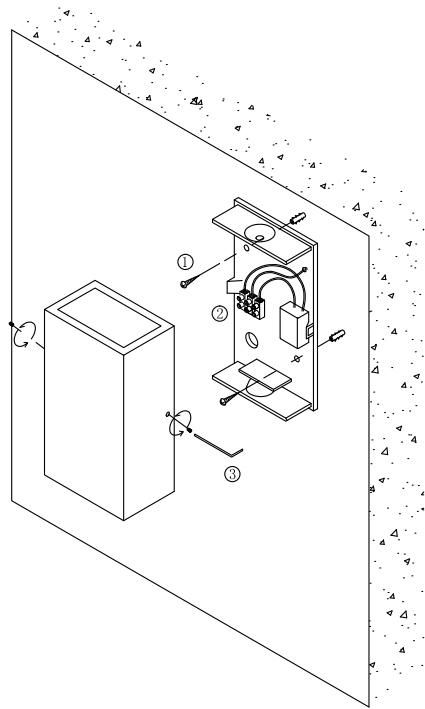

Instruction

O581WL-L6W

MAX 6W
480 Lumen

Model: O581WL-L6W
Collection: Outdoor
Series: Times Square

Wall Lamps