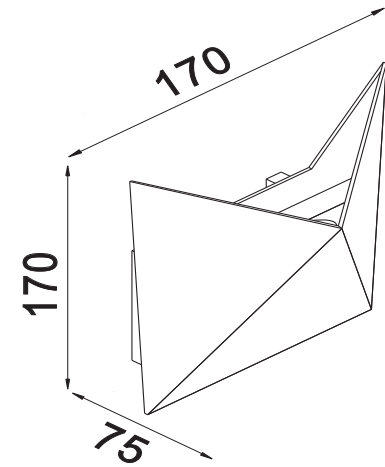

Instruction

O802WL-L7B

MAX 8W
640 Lumen

Model: O802WL-L7B
Collection: Outdoor
Series: Beekman

Wall Lamps