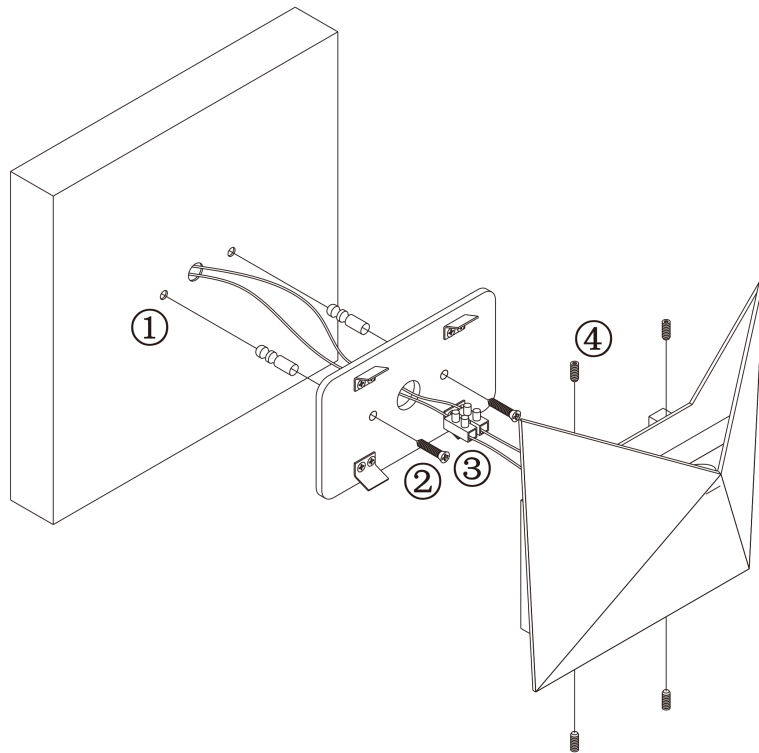

Instruction

O802WL-L7B

MAX 8W
640 Lumen

Model: O802WL-L7B
Collection: Outdoor
Series: Beekman

Wall Lamps