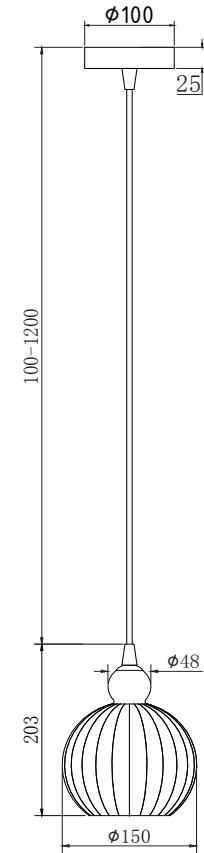

Instruction

P006PL-01B

1 x G9 (28W)

Model: P006PL-01B
Collection: Pendant
Series: Karla

Ceiling Lamps