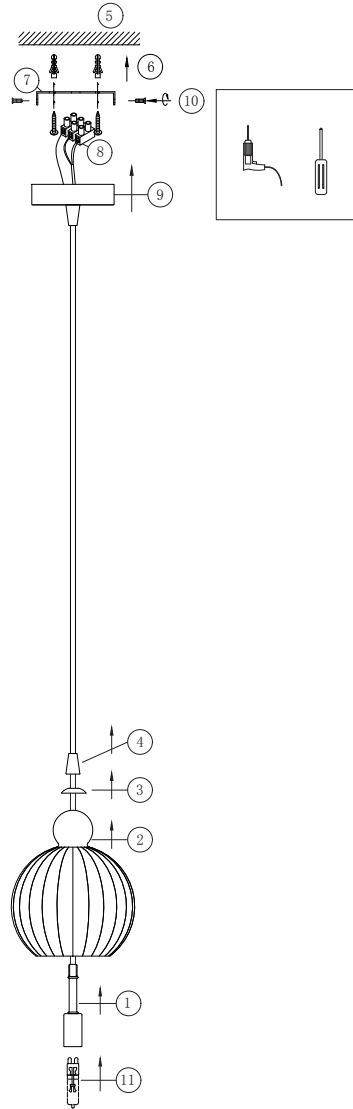

Instruction

P006PL-01B

1 x G9 (28W)

Model: P006PL-01B
Collection: Pendant
Series: Karla

Ceiling Lamps