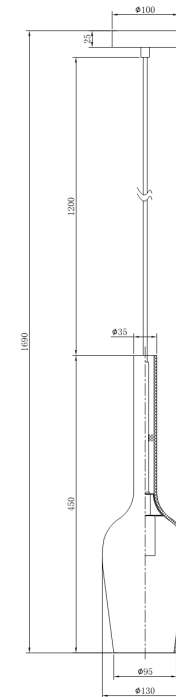

# Instruction

Collection: PENDANT  
Series: LACRIMA  
Model: P007-PL-01-W  
Ceiling

- Ceiling

1 x E14 (40W)

**MAYTONI**  
DECORATIVE LIGHTING

[www.maytoni.de](http://www.maytoni.de)