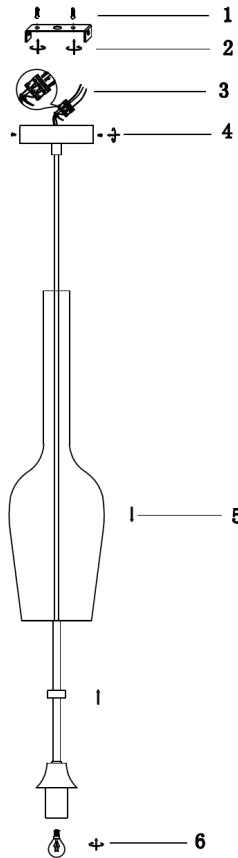

# Instruction

Collection: PENDANT  
Series: LACRIMA  
Model: P007-PL-01-W  
Ceiling

- Ceiling

1 x E14 (40W)

**MAYTONI**  
DECORATIVE LIGHTING

[www.maytoni.de](http://www.maytoni.de)