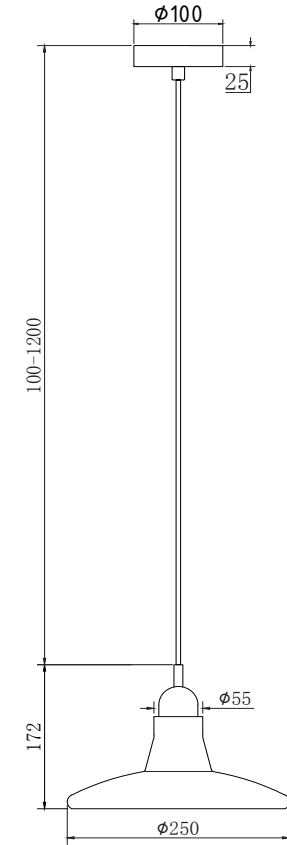

# Instruction

P017PL-01W

1 x GU10 (50W)

Model: P017PL-01W  
Collection: Pendant  
Series: Ola

Ceiling Lamps