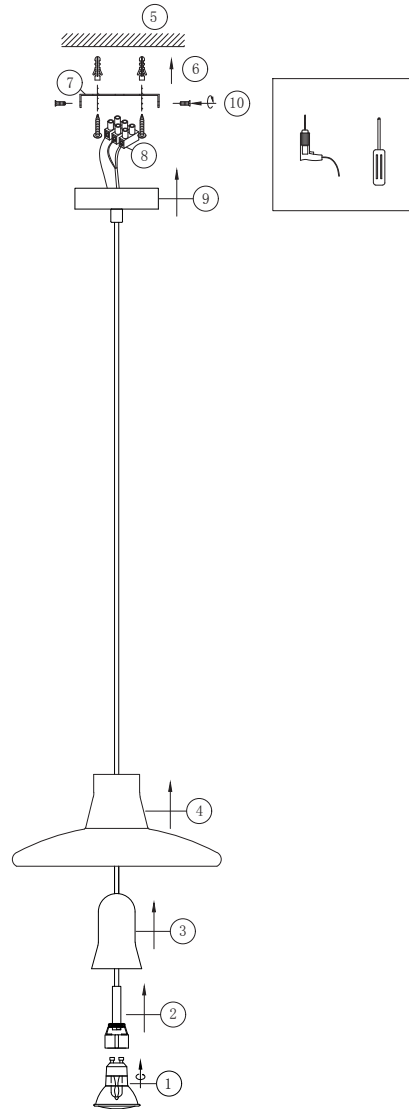

# Instruction

P017PL-01W

1 x GU10 (50W)

Model: P017PL-01W  
Collection: Pendant  
Series: Ola

Ceiling Lamps