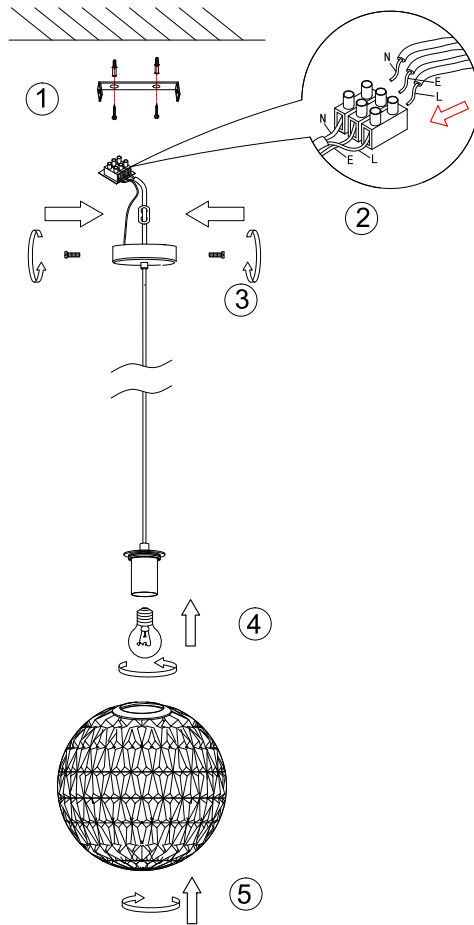

# Instruction

P024PL-01BS

1 x E27 (40W)

Model: P024PL-01BS  
Collection: Pendant  
Series: Andromeda

Ceiling Lamps