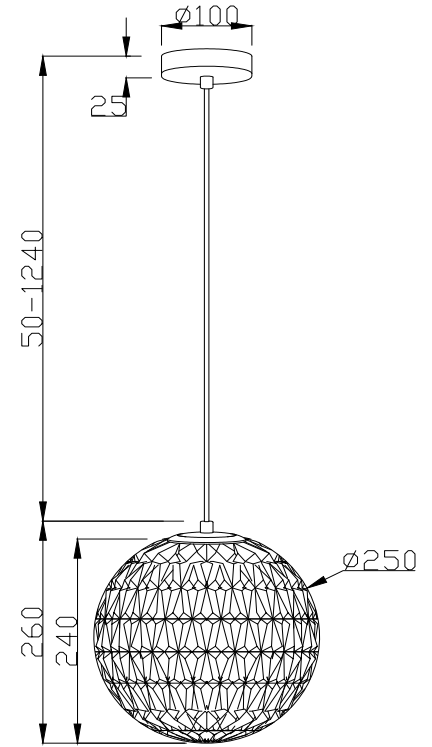

# Instruction

P024PL-01BS

1 x E27 (40W)

Model: P024PL-01BS  
Collection: Pendant  
Series: Andromeda

Ceiling Lamps