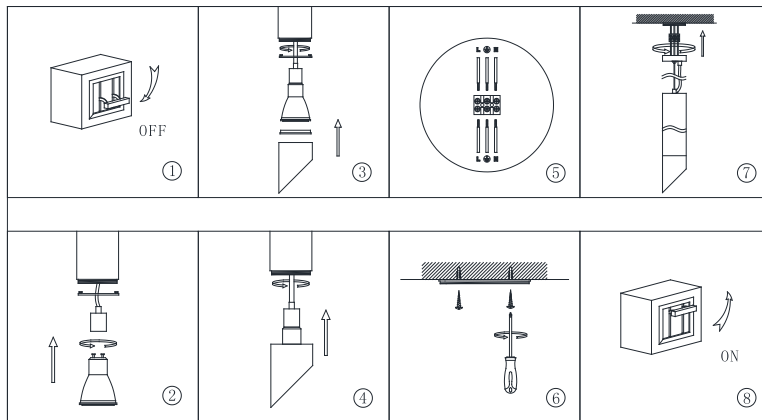

Instruction

P026PL-01W

1 x GU10 (50W)

Model: P026PL-01W
Collection: Pendant
Series: Vela

Ceiling Lamps