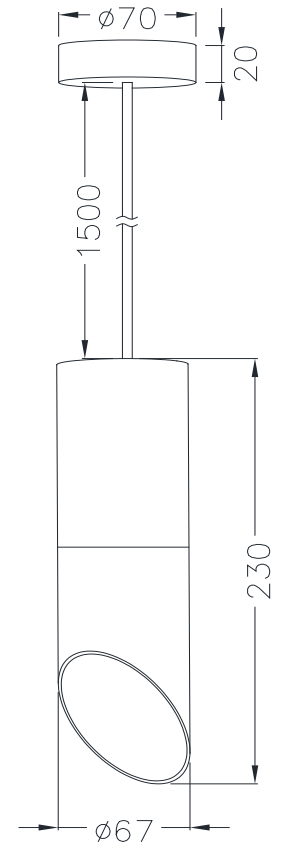

Instruction

P026PL-01W

1 x GU10 (50W)

Model: P026PL-01W
Collection: Pendant
Series: Vela

Ceiling Lamps