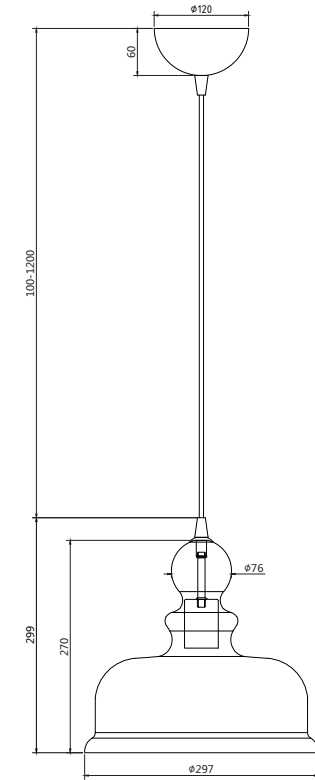

# Instruction

P034PL-01CH

1 x E27 (60W)

Model: P034PL-01CH  
Collection: Pendant  
Series: Tone

Pendant Lamps