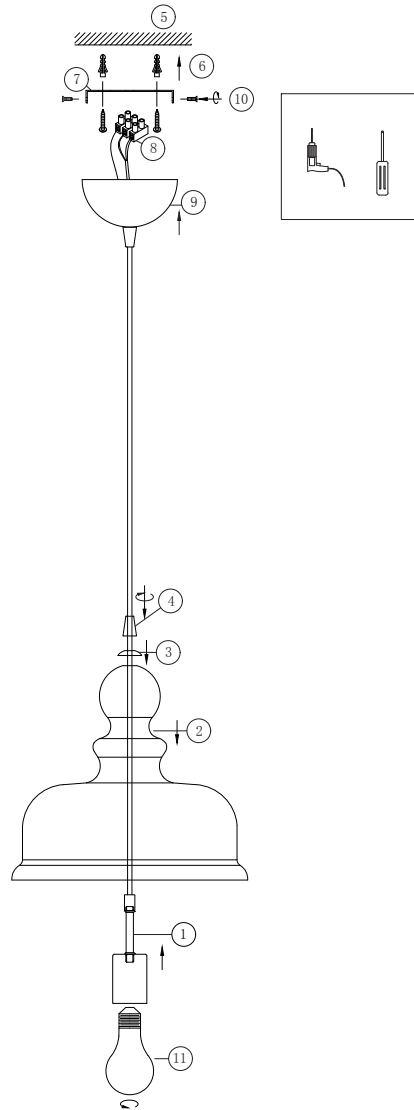

# Instruction

P034PL-01CH

1 x E27 (60W)

Model: P034PL-01CH  
Collection: Pendant  
Series: Tone

Pendant Lamps