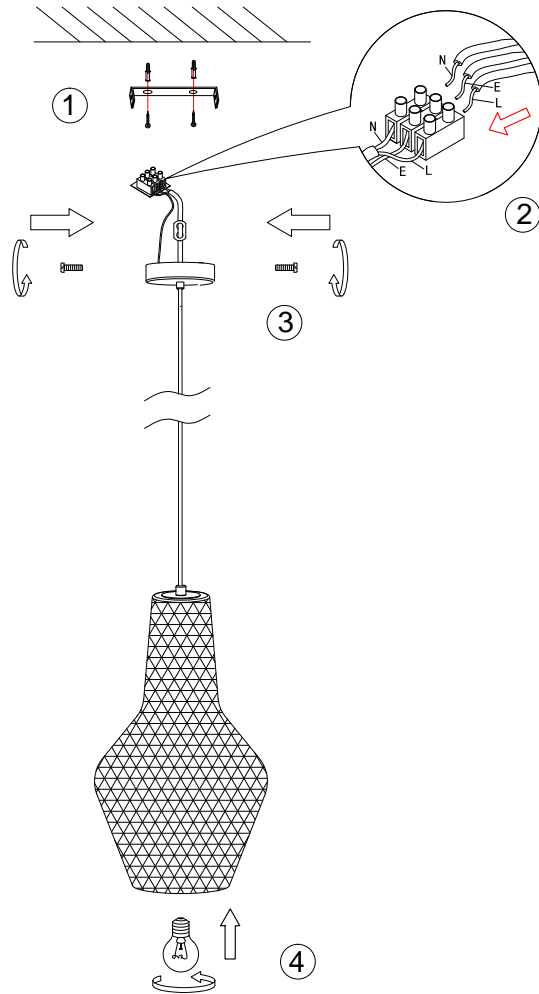

Instruction

P044PL-01B

1 x E27 (40W)

Model: P044PL-01B
Collection: Pendant
Series: Tommy

Ceiling Lamps