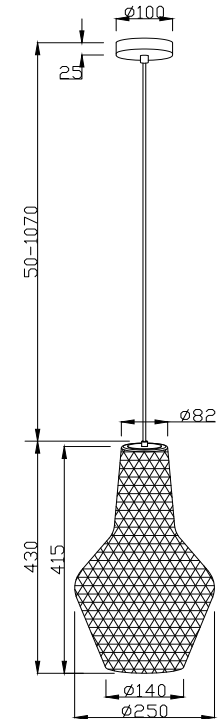

Instruction

P044PL-01B

1 x E27 (40W)

Model: P044PL-01B
Collection: Pendant
Series: Tommy

Ceiling Lamps