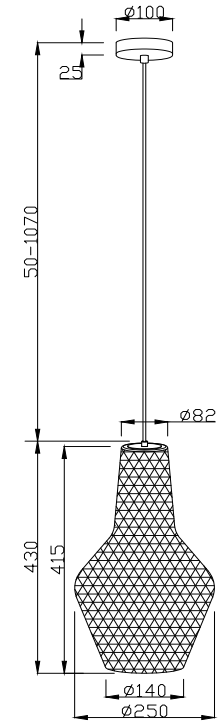

Instruction

P046PL-01B

1 x E27 (40W)

Model: P046PL-01B
Collection: Pendant
Series: Tommy

Ceiling Lamps