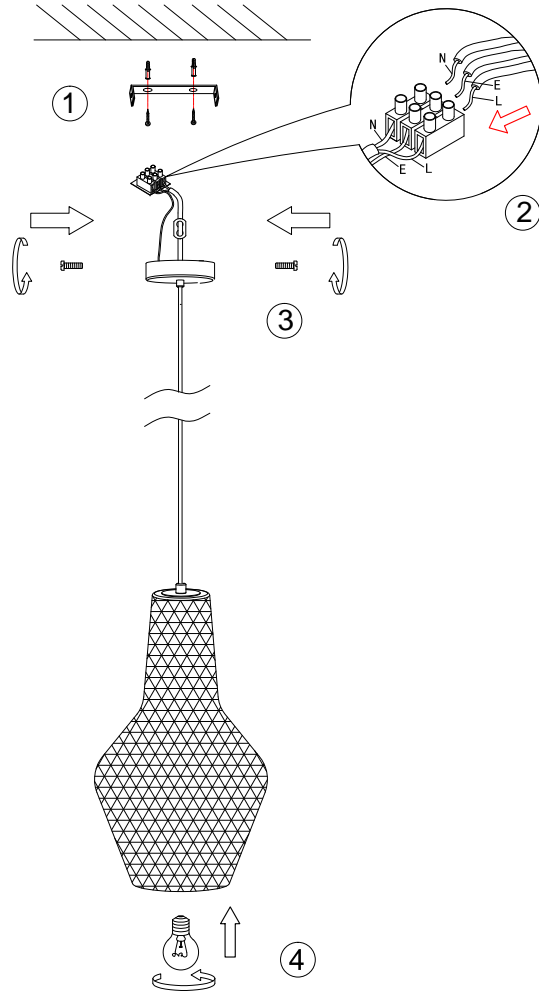

Instruction

P046PL-01B

1 x E27 (40W)

Model: P046PL-01B
Collection: Pendant
Series: Tommy

Ceiling Lamps