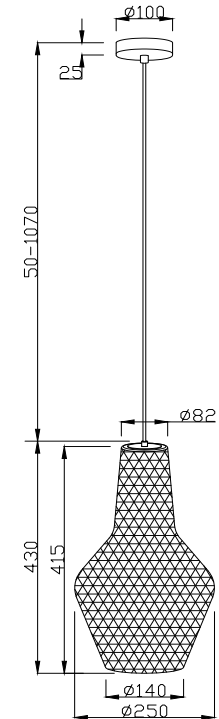

Instruction

P047PL-01B

1 x E27 (40W)

Model: P047PL-01B
Collection: Pendant
Series: Tommy

Ceiling Lamps