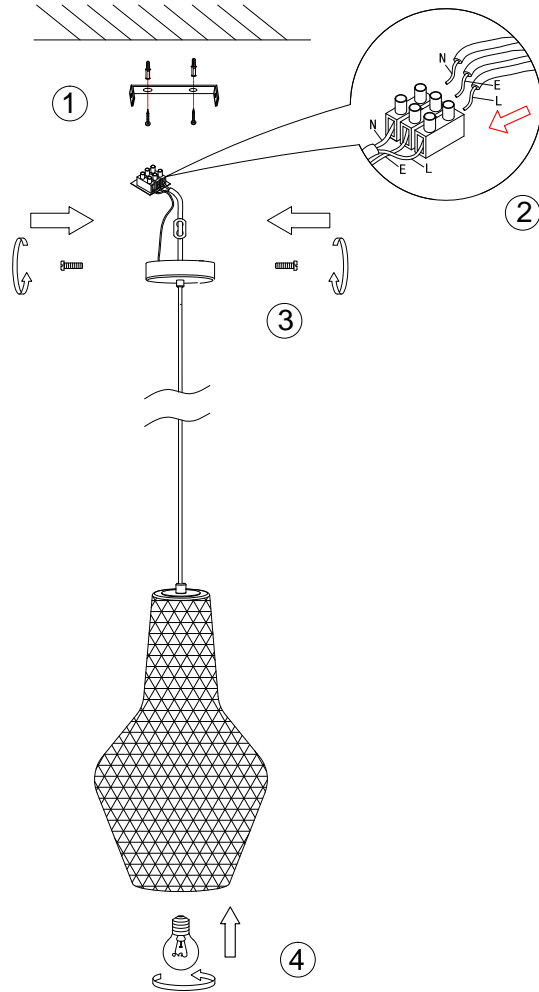

Instruction

P047PL-01B

1 x E27 (40W)

Model: P047PL-01B
Collection: Pendant
Series: Tommy

Ceiling Lamps