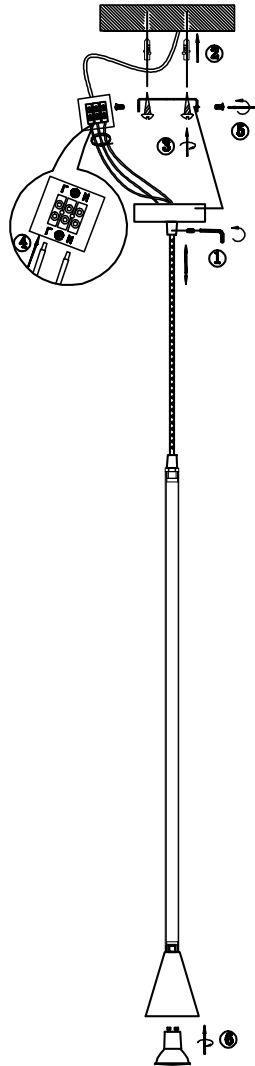

Instruction

P064PL-01B

1 x GU10 (40W)
Recommended to use with LED bulbs

Model: P064PL-01B
Collection: Pendant
Series: New Series 064

Pendant Lamps