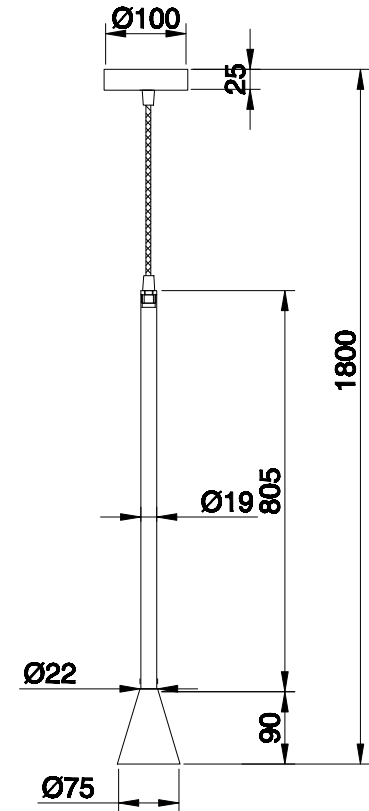

Instruction

P064PL-01B

1 x GU10 (40W)
Recommended to use with LED bulbs

Model: P064PL-01B
Collection: Pendant
Series: New Series 064

Pendant Lamps