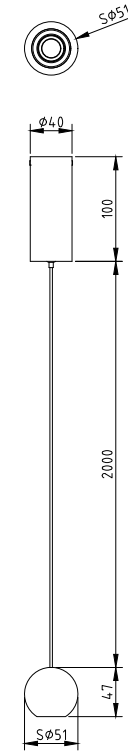

# Instruction

## P067PL-L5RG3K

MAX 5W  
300 Lumen

Model: P067PL-L5RG3K  
Collection: Pendant  
Series: Harmat

Pendant Lamps