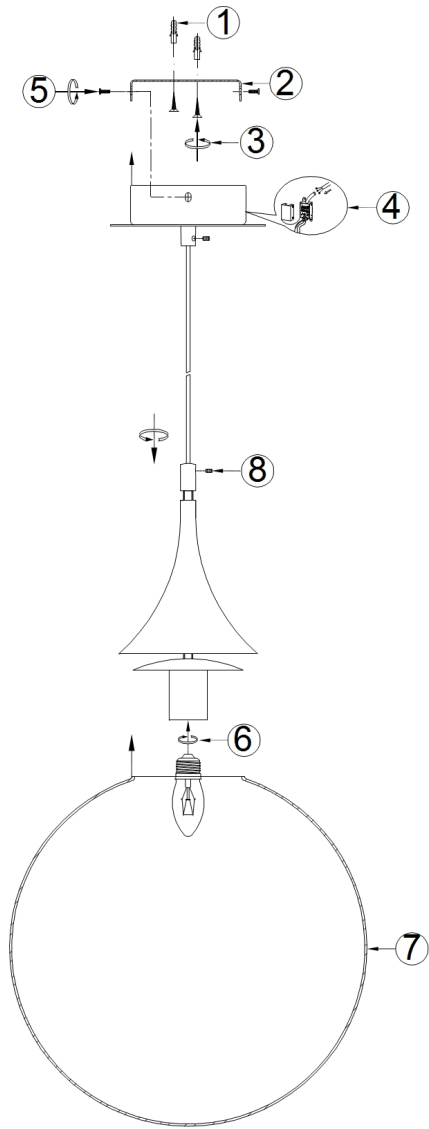

Instruction

Collection: PENDANT
Series: DEWDROP
Model: P225-PL-300-N
Ceiling

- Ceiling

1 x E27 (8W)

MAYTONI
DECORATIVE LIGHTING

www.maytoni.de