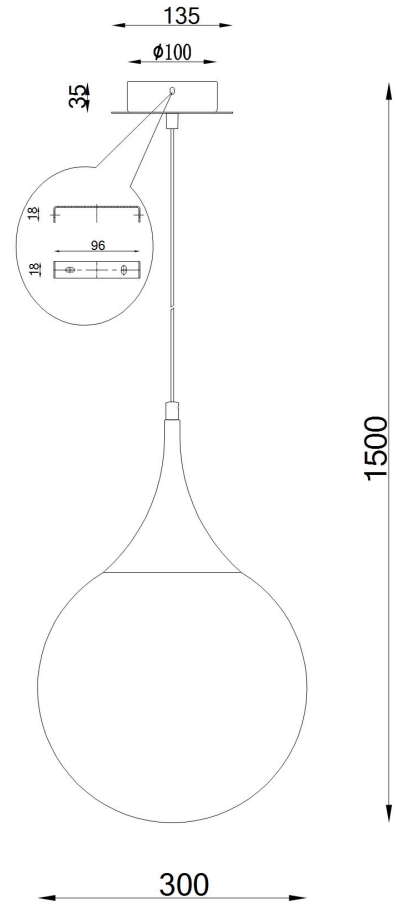

Instruction

Collection: PENDANT
Series: DEWDROP
Model: P225-PL-300-N
Ceiling

- Ceiling

1 x E27 (8W)

MAYTONI
DECORATIVE LIGHTING

www.maytoni.de