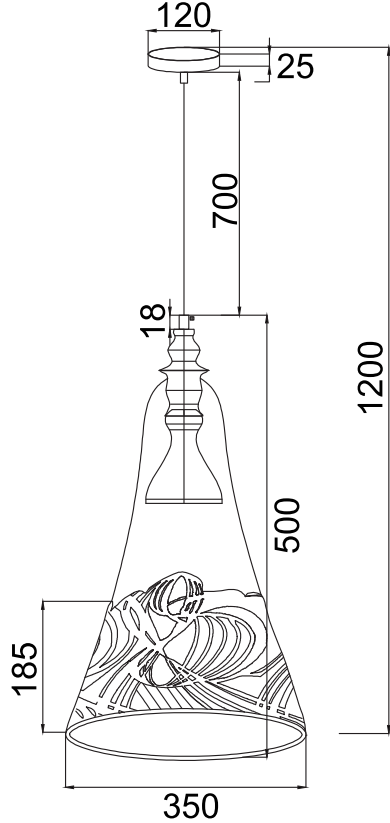

# Instruction

Collection: Pendant  
Series: Elva  
Model: P229-PL-01-GR  
Suspended

  
1 x E27 (60w)

**MAYTONI**  
DECORATIVE LIGHTING

[www.maytoni.de](http://www.maytoni.de)