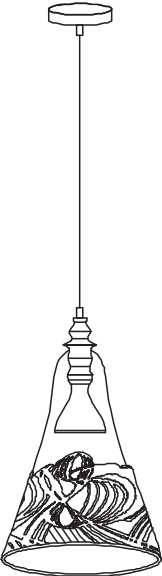

# Instruction

Collection: Pendant  
Series: Elva  
Model: P229-PL-01-GR  
Suspended

  
1 x E27 (60w)

**MAYTONI**  
DECORATIVE LIGHTING

[www.maytoni.de](http://www.maytoni.de)