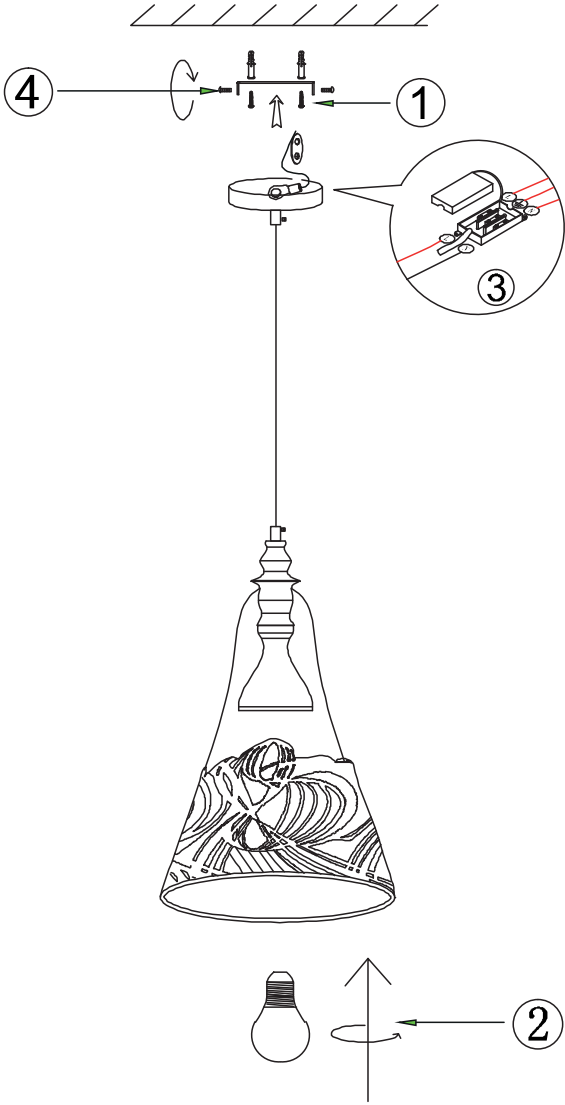

# Instruction

Collection: Pendant  
Series: Elva  
Model: P229-PL-01-GR  
Suspended

  
1 x E27 (60w)

**MAYTONI**  
DECORATIVE LIGHTING

[www.maytoni.de](http://www.maytoni.de)