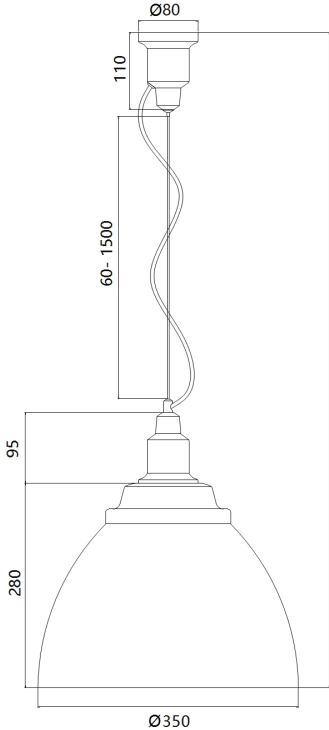

# Instruction

Collection: PENDANT  
Series: BELLEVUE  
Model: P535PL-01GR  
Ceiling

1

5

3

2

6

7

8

ON

9

- Ceiling

1 x E27 (60W)

**MAYTONI**  
DECORATIVE LIGHTING

[www.maytoni.de](http://www.maytoni.de)