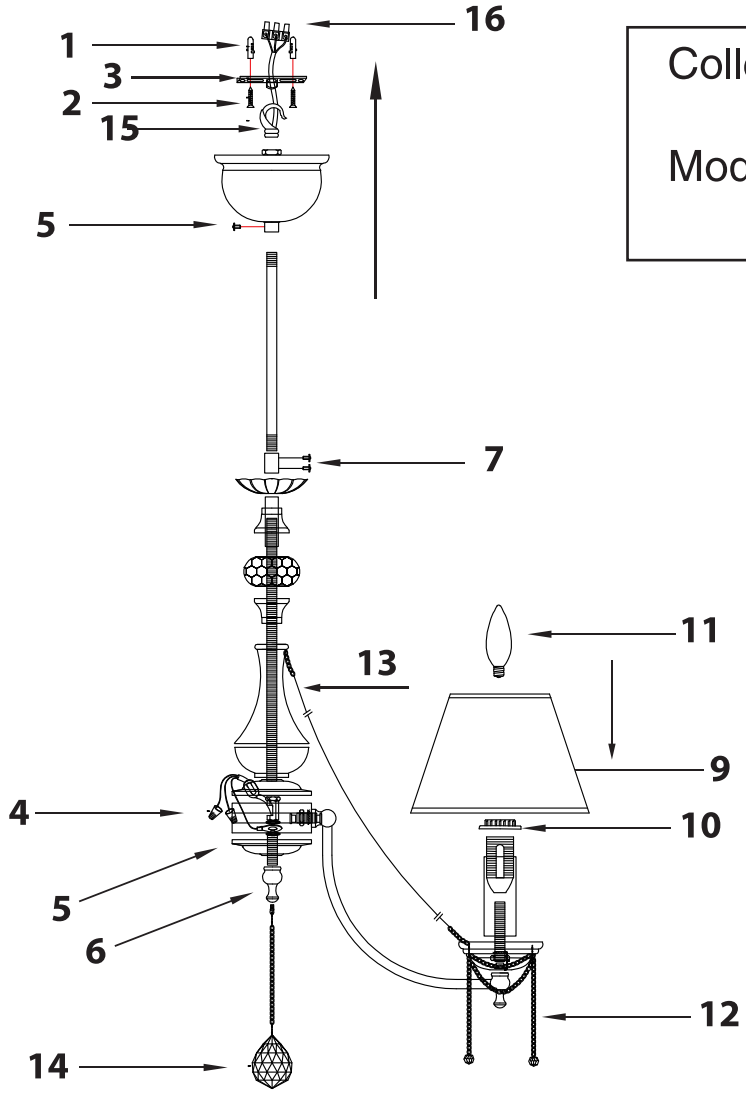

Instruction

Collection: Royal Classic
 Series: Chester
 Model: RC0100-PL-08-R
 Suspended

8 x E14 (60w)

MAYTONI
 DECORATIVE LIGHTING
www.maytoni.de