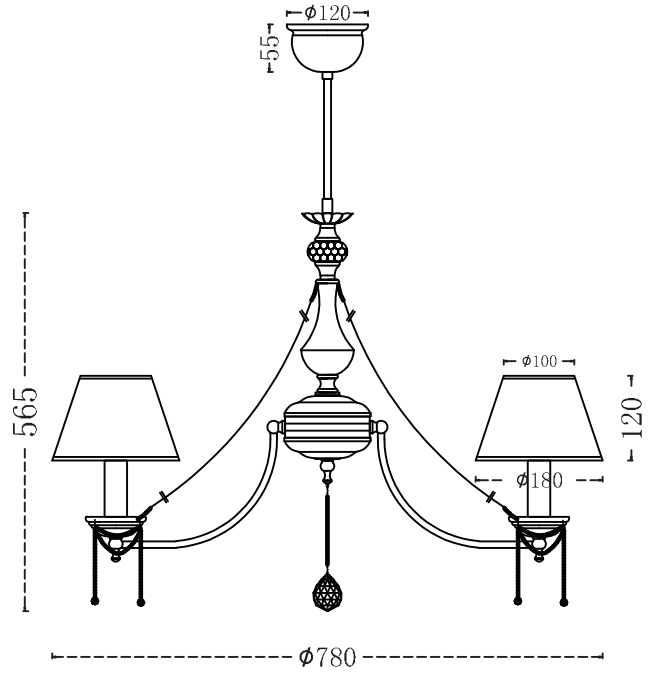

Instruction

Collection: Royal Classic
 Series: Chester
 Model: RC0100-PL-08-R
 Suspended

8 x E14 (60w)

MAYTONI
 DECORATIVE LIGHTING
www.maytoni.de