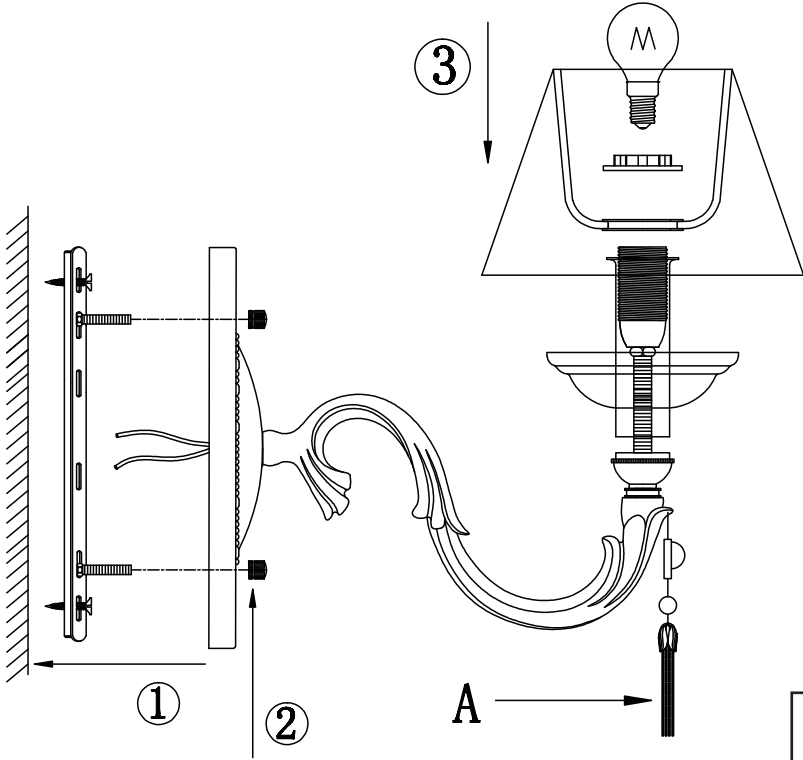

# Instruction

Collection: Royal Classic  
Series: Demitas  
Model: RC024-WL-01-R  
Wall Lamps

- Wall Lamps

1 x E14 (40w)

**MAYTONI**  
DECORATIVE LIGHTING

[www.maytoni.de](http://www.maytoni.de)