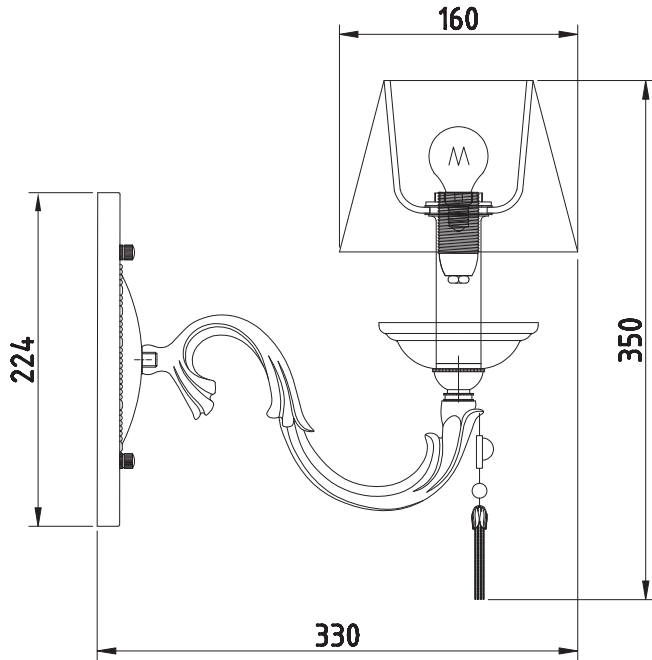

# Instruction

Collection: Royal Classic  
Series: Demitas  
Model: RC024-WL-01-R  
Wall Lamps

- Wall Lamps

1 x E14 (40w)

**MAYTONI**  
DECORATIVE LIGHTING

[www.maytoni.de](http://www.maytoni.de)