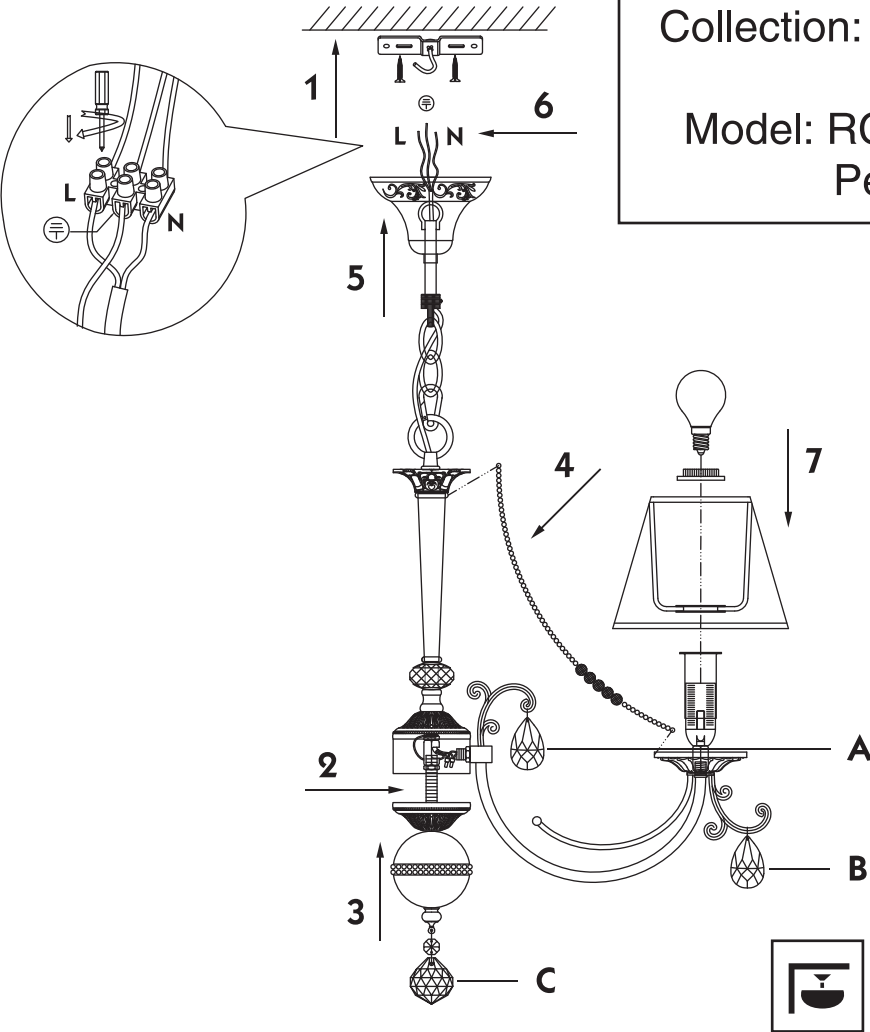

# Instruction

Collection: Royal Classic  
Series: Soffia  
Model: RC093-PL-06-R  
Pendant Lamps

A = 6  
B = 6  
C = 1

  
6 x E14 (40w)

**MAYTONI**  
DECORATIVE LIGHTING

[www.maytoni.de](http://www.maytoni.de)