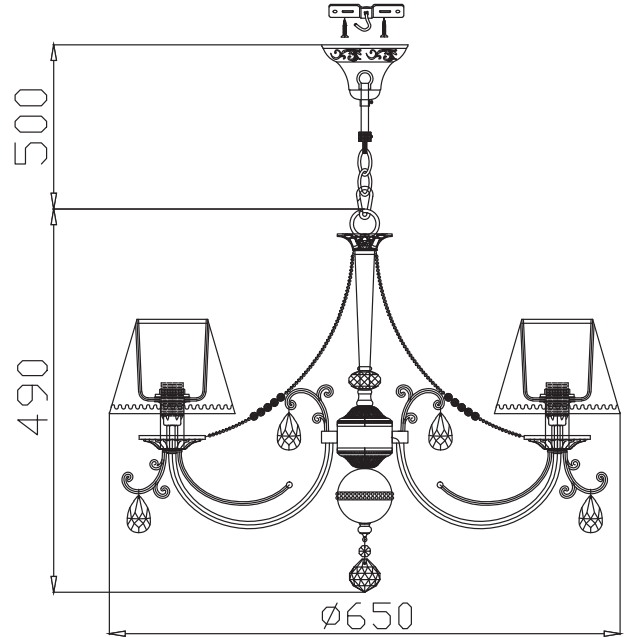

# Instruction

Collection: Royal Classic  
Series: Soffia  
Model: RC093-PL-06-R  
Pendant Lamps

A = 6  
B = 6  
C = 1

  
6 x E14 (40w)

**MAYTONI**  
DECORATIVE LIGHTING

[www.maytoni.de](http://www.maytoni.de)