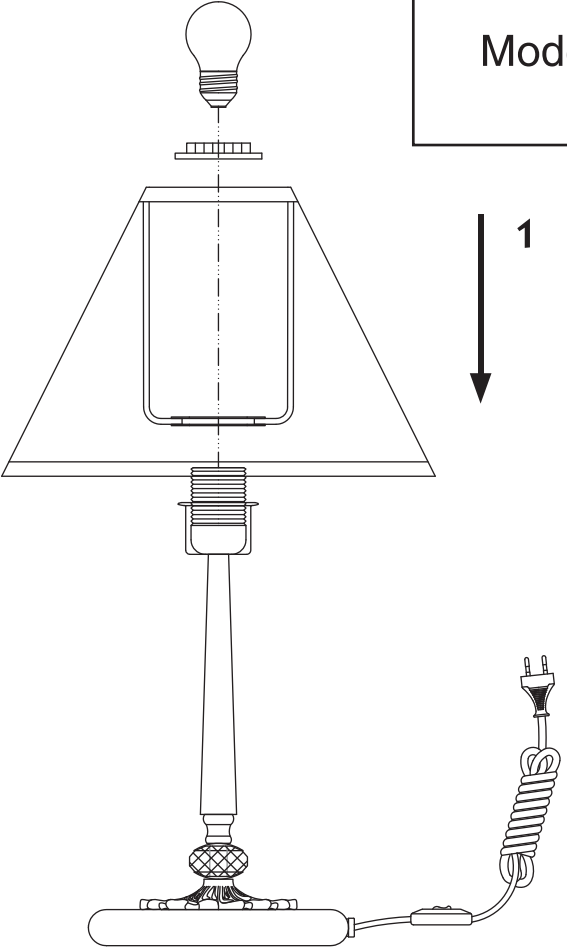

# Instruction

Collection: Royal Classic  
Series: soffia  
Model: RC093-TL-01-R  
Table Lamps

 -Table Lamps

  
1 x E27 (40w)

**MAYTONI**  
DECORATIVE LIGHTING  
[www.maytoni.de](http://www.maytoni.de)