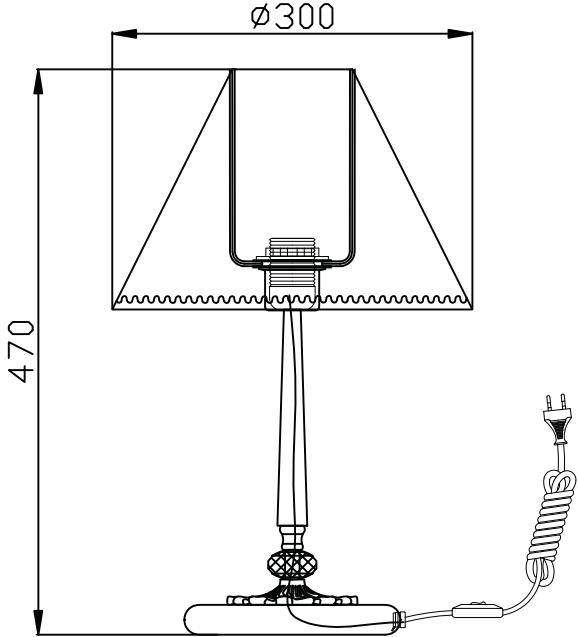

# Instruction

Collection: Royal Classic  
Series: soffia  
Model: RC093-TL-01-R  
Table Lamps

 -Table Lamps

  
1 x E27 (40w)

**MAYTONI**  
DECORATIVE LIGHTING  
[www.maytoni.de](http://www.maytoni.de)