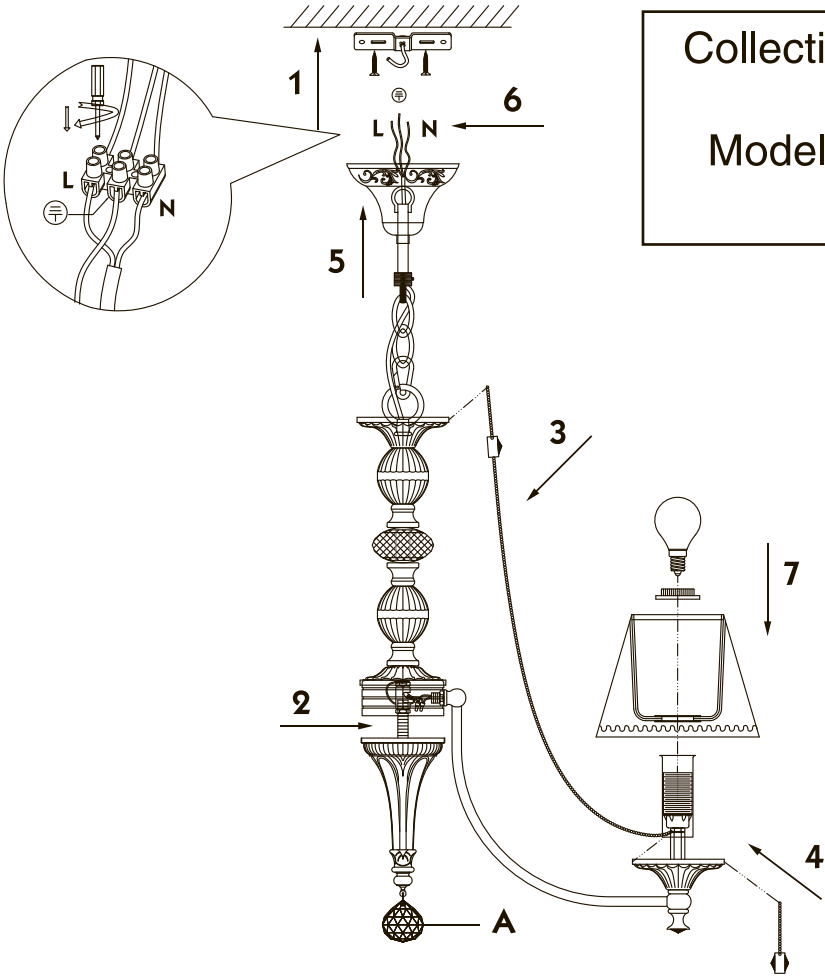

Instruction

Collection: Royal Classic
Series: Vals
Model: RC098-PL-06-R
Pendant Lamps

A = 1

- Pendant Lamps

6 x E14 (40w)

MAYTONI
DECORATIVE LIGHTING

www.maytoni.de