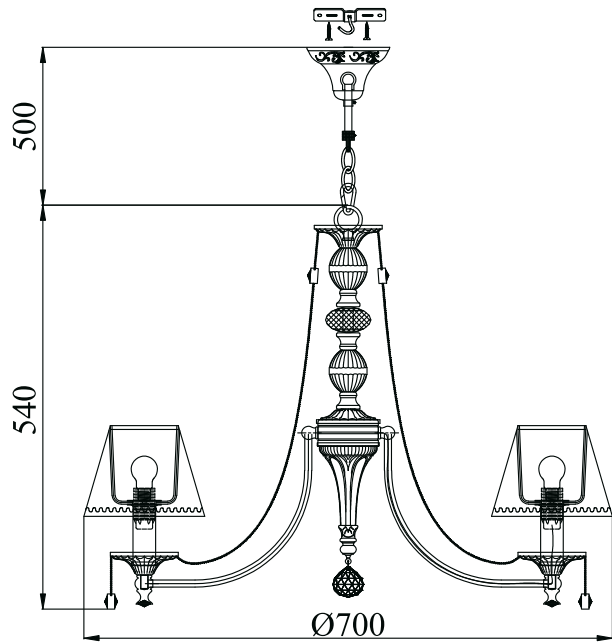

Instruction

Collection: Royal Classic
Series: Vals
Model: RC098-PL-06-R
Pendant Lamps

A = 1

- Pendant Lamps

6 x E14 (40w)

MAYTONI
DECORATIVE LIGHTING

www.maytoni.de