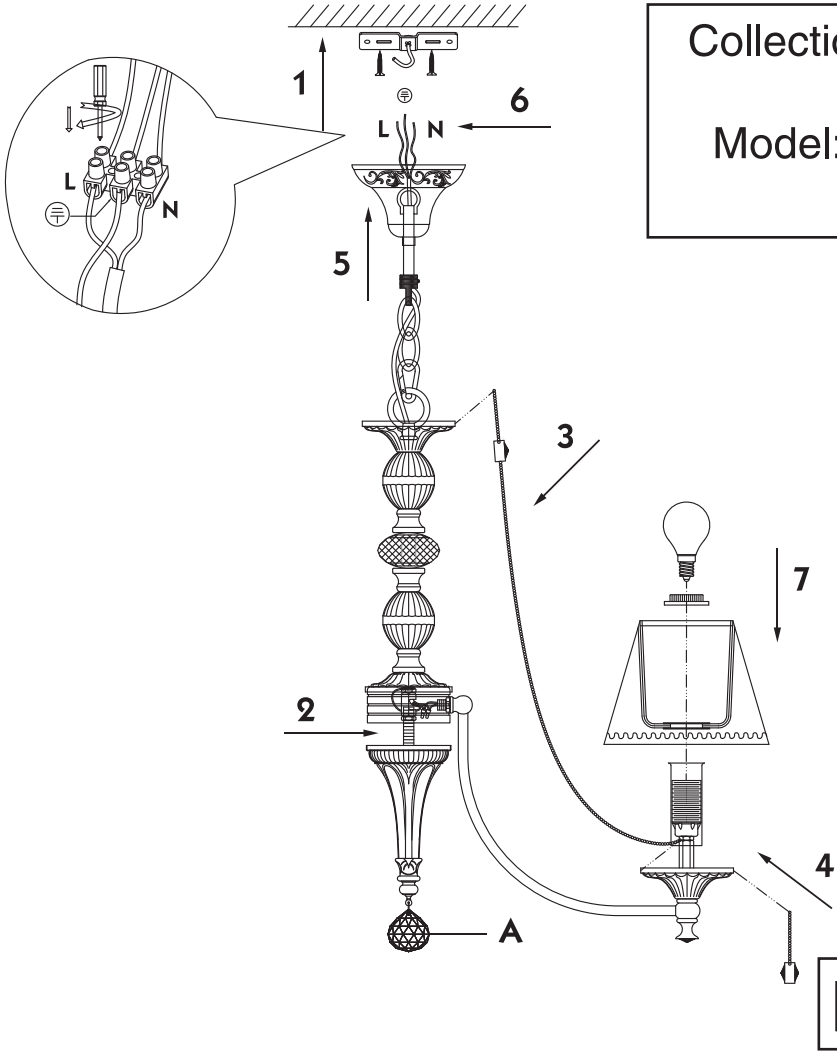

Instruction

Collection: Royal Classic
Series: Vals
Model: RC098-PL-08-R
Pendant Lamps

A = 1

 - Pendant Lamps

8 x E14 (40w)

MAYTONI
DECORATIVE LIGHTING

www.maytoni.de