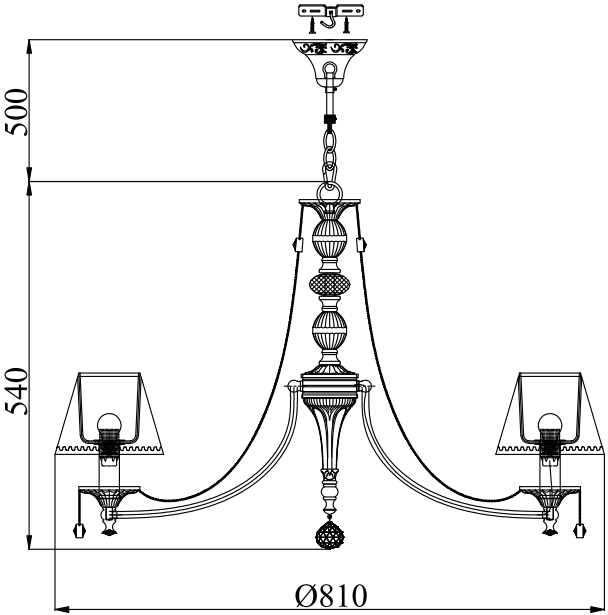

Instruction

Collection: Royal Classic
Series: Vals
Model: RC098-PL-08-R
Pendant Lamps

A = 1

 - Pendant Lamps

8 x E14 (40w)

MAYTONI
DECORATIVE LIGHTING

www.maytoni.de