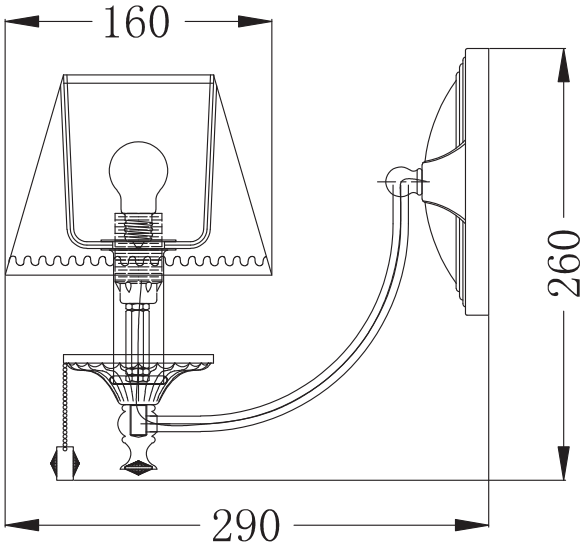

Instruction

Collection: Royal Classic
Series: Vals
Model: RC098-WL-01-R
Wall Lamps

– Wall Lamps

1 x E14 (40w)

MAYTONI
DECORATIVE LIGHTING

www.maytoni.de