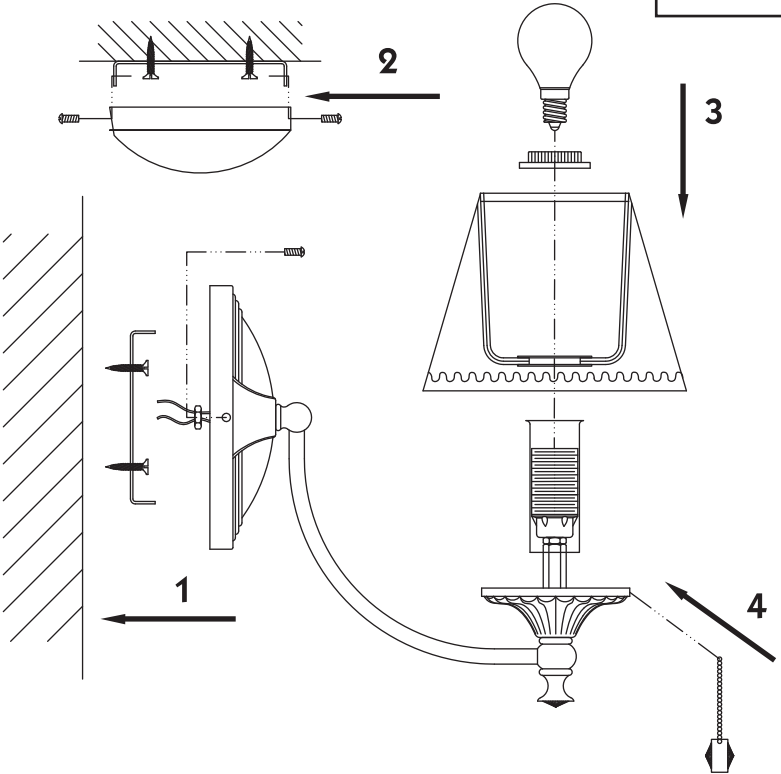

Instruction

Collection: Royal Classic
Series: Vals
Model: RC098-WL-01-R
Wall Lamps

– Wall Lamps

1 x E14 (40w)

MAYTONI
DECORATIVE LIGHTING

www.maytoni.de