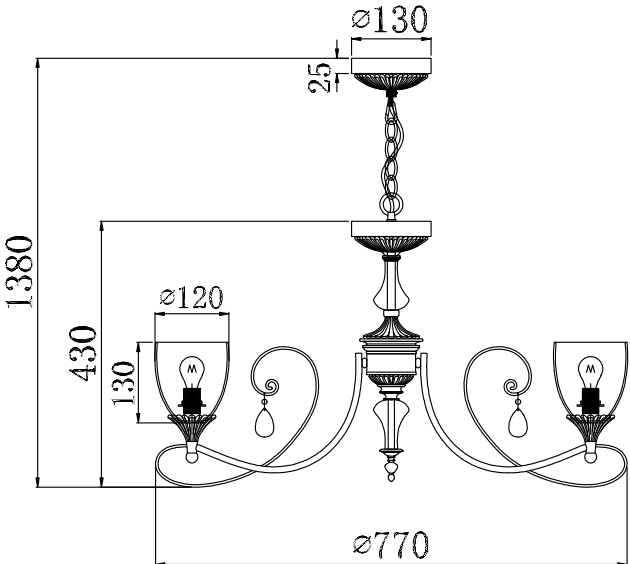

# Instruction

Collection: Royal Classic  
 Series: Sabina  
 Model: RC145-PL-05-MG  
 Pendant Lamps

A=5

- Pendant Lamps

  
 5 x E14 (60w)

**MAYTONI**  
 DECORATIVE LIGHTING

[www.maytoni.de](http://www.maytoni.de)