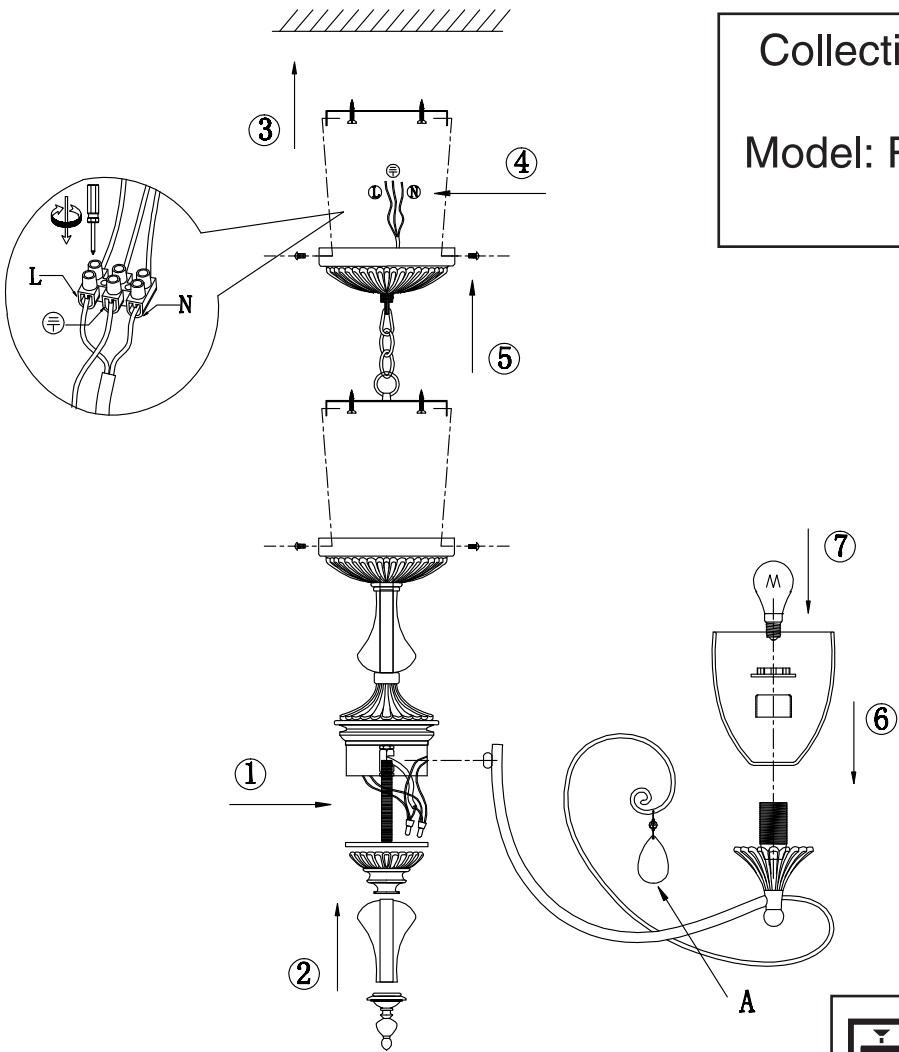

# Instruction

Collection: Royal Classic  
 Series: Sabina  
 Model: RC145-PL-05-MG  
 Pendant Lamps

A=5

- Pendant Lamps

  
 5 x E14 (60w)

**MAYTONI**  
 DECORATIVE LIGHTING

[www.maytoni.de](http://www.maytoni.de)