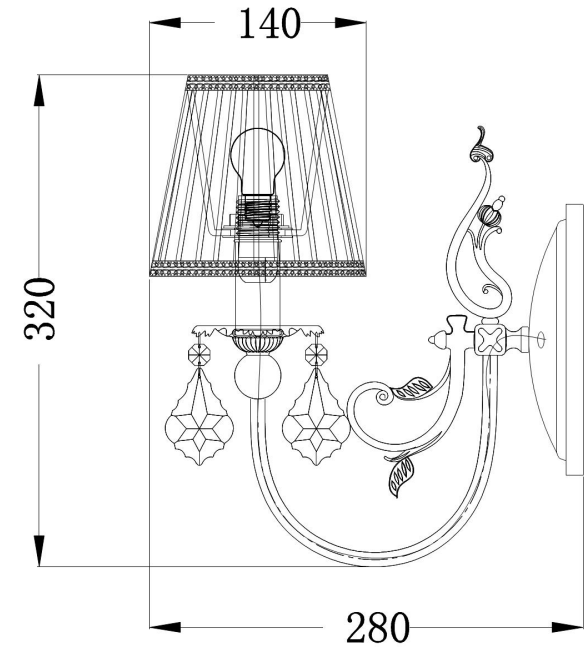

# Instruction

Collection: ROYAL CLASSIC

Series: LATONA

Model: RC301-WL-01-R

Wall

- Wall

1 x E14 (40W)

**MAYTONI**  
DECORATIVE LIGHTING