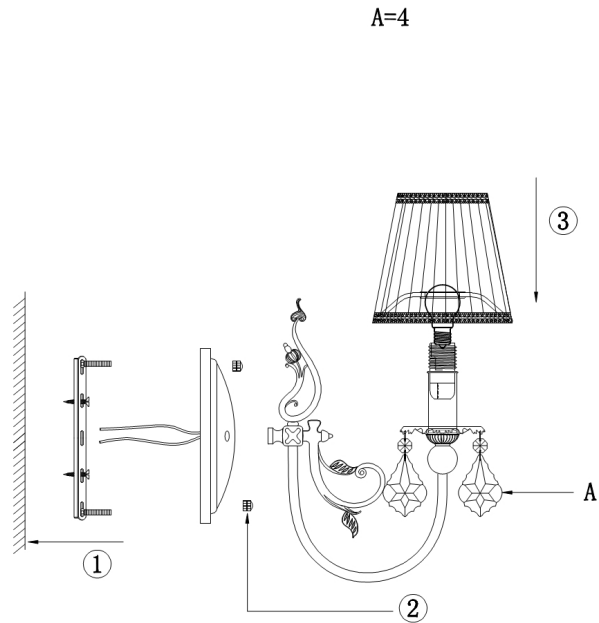

# Instruction

Collection: ROYAL CLASSIC

Series: LATONA

Model: RC301-WL-01-R

Wall

- Wall

1 x E14 (40W)

**MAYTONI**  
DECORATIVE LIGHTING