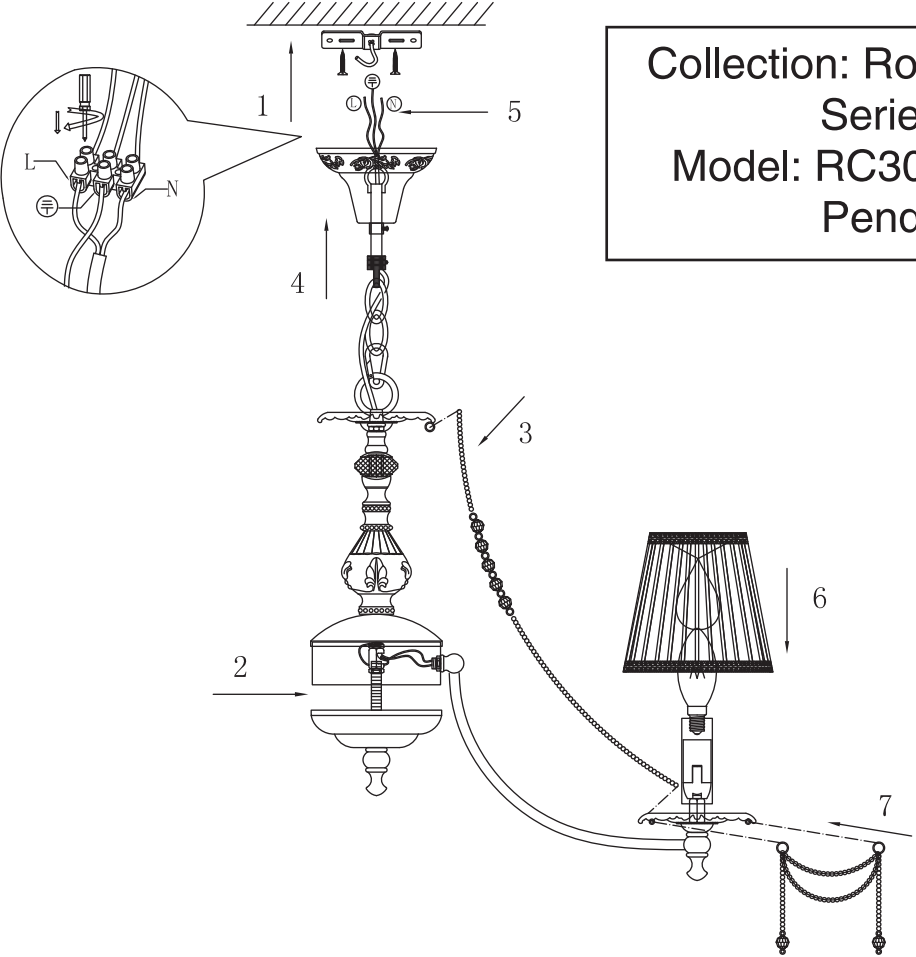

Instruction

Collection: Royal Classic
Series: Rapsodi
Model: RC305-PL-07-R
Pendant Lamps

 - Pendant Lamps

7 x E14 (40w)

MAYTONI
DECORATIVE LIGHTING

www.maytoni.de