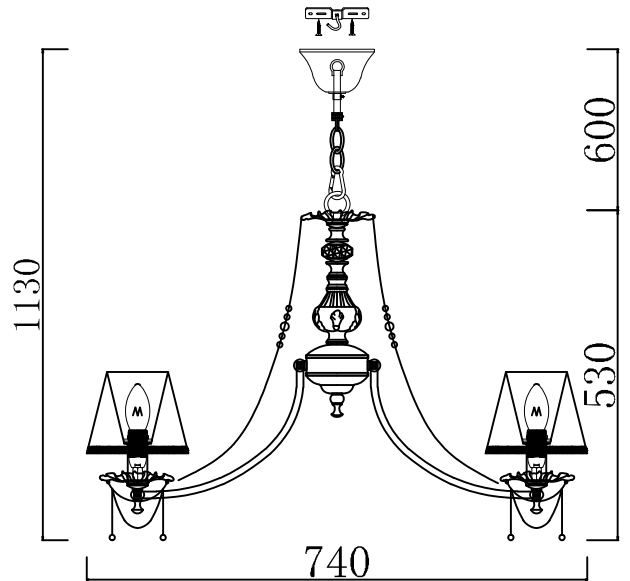

Instruction

Collection: Royal Classic
Series: Rapsodi
Model: RC305-PL-07-R
Pendant Lamps

 - Pendant Lamps

7 x E14 (40w)

MAYTONI
DECORATIVE LIGHTING

www.maytoni.de