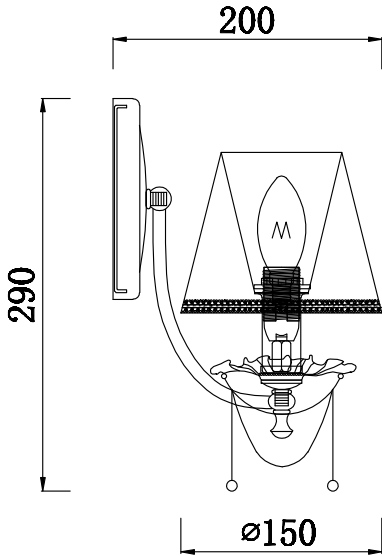

Instruction

Collection: Royal Classic
Series: Rapsodi
Model: RC305-WL-01-R
Wall lamp

 – Wall lamp

1 x E14 (40w)

MAYTONI
DECORATIVE LIGHTING

www.maytoni.de