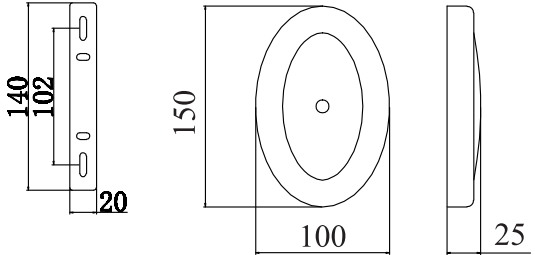

Instruction

Collection: Royal Classic
Series: Rapsodi
Model: RC305-WL-01-R
Wall lamp

 – Wall lamp

1 x E14 (40w)

MAYTONI
DECORATIVE LIGHTING

www.maytoni.de