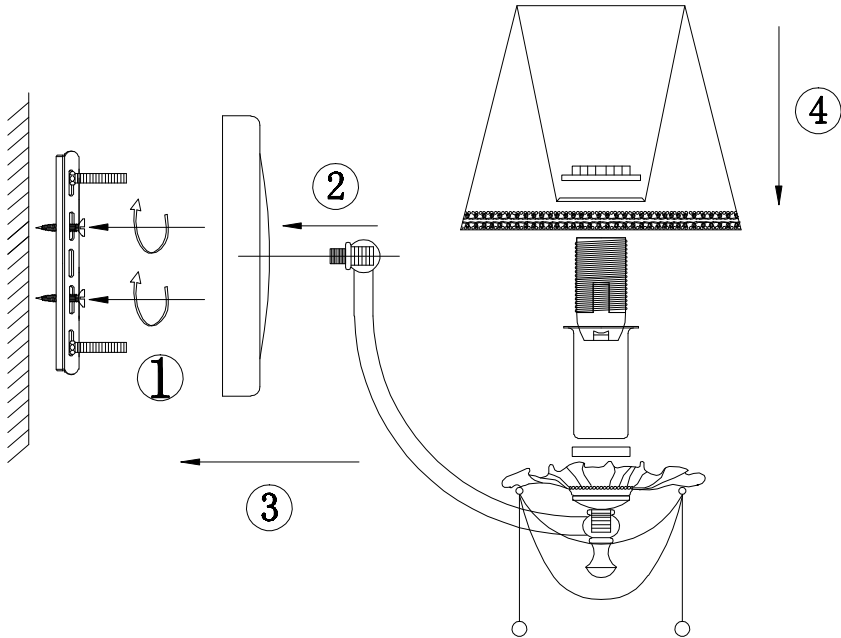

Instruction

Collection: Royal Classic
Series: Rapsodi
Model: RC305-WL-01-R
Wall lamp

 – Wall lamp

1 x E14 (40w)

MAYTONI
DECORATIVE LIGHTING

www.maytoni.de