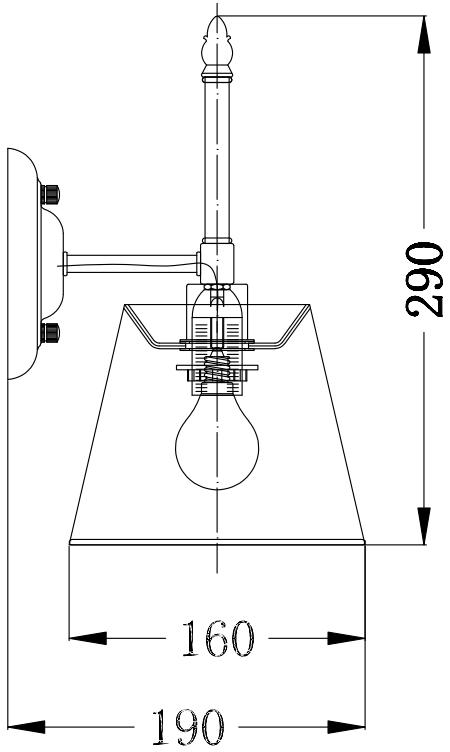

Instruction

Collection: Royal Classic
Series: Vesta
Model: RC330-WL-01-R
Wall Lamps

3

– Wall Lamps

1 x E14 (40w)

MAYTONI
DECORATIVE LIGHTING

www.maytoni.de

Collection: Royal Classic

Series: Vesta

Model: RC330-WL-01-R

Wall Lamps

Collection: Royal Classic

Series: Vesta

Model: RC330-WL-01-R

Wall Lamps