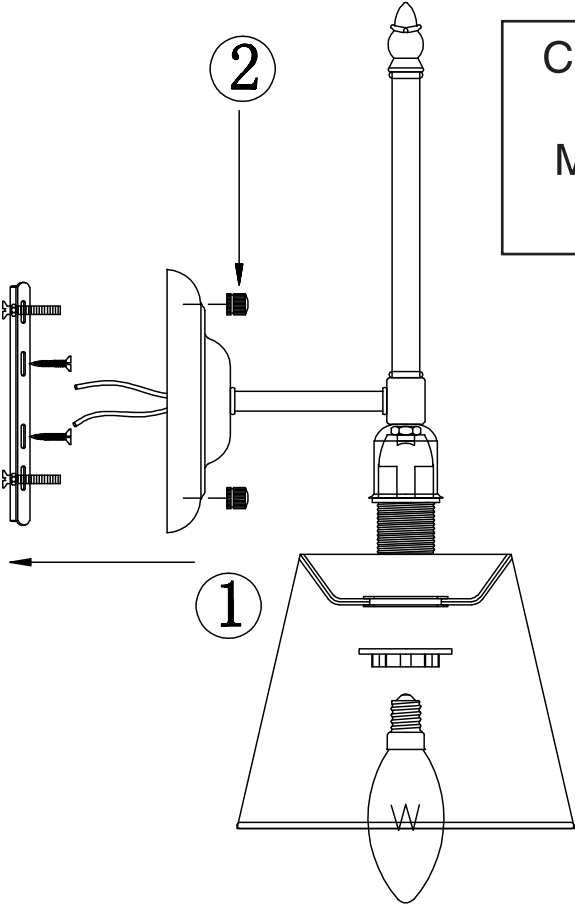

Instruction

Collection: Royal Classic
Series: Vesta
Model: RC330-WL-01-R
Wall Lamps

3

– Wall Lamps

1 x E14 (40w)

MAYTONI
DECORATIVE LIGHTING

www.maytoni.de

Collection: Royal Classic

Series: Vesta

Model: RC330-WL-01-R

Wall Lamps

Collection: Royal Classic

Series: Vesta

Model: RC330-WL-01-R

Wall Lamps