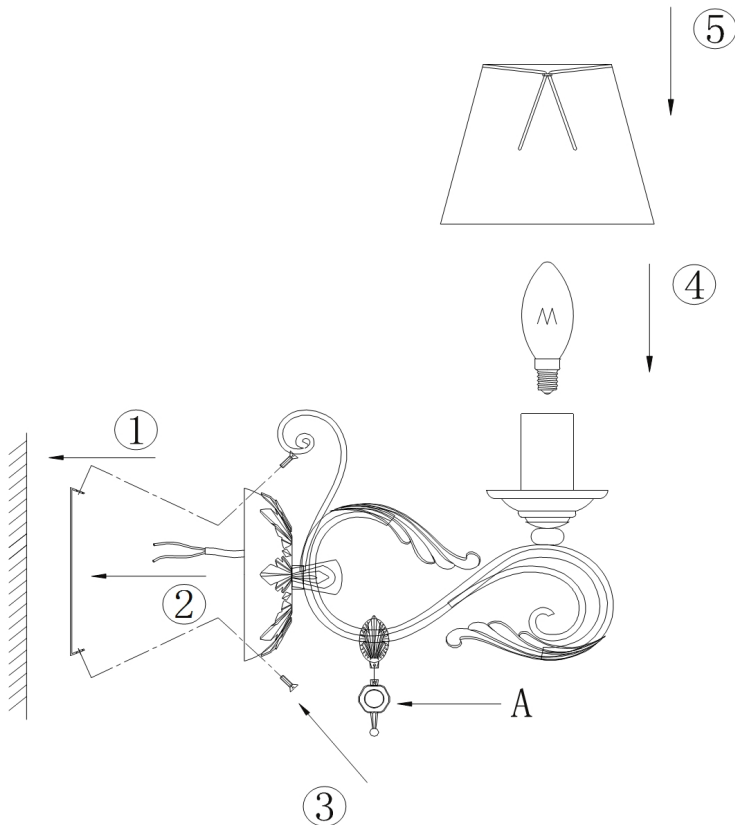

Instruction

Collection: ROYAL CLASSIC

Series: FRANCESCO

Model: RC332-WL-01-R

Wall-mounted

A=1pc

- Wall-mounted

1 x E14 (40W)