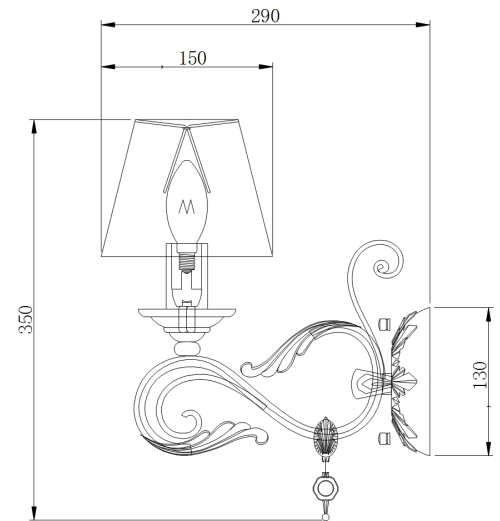

Instruction

Collection: ROYAL CLASSIC

Series: FRANCESCO

Model: RC332-WL-01-R

Wall-mounted

A=1pc

- Wall-mounted

1 x E14 (40W)