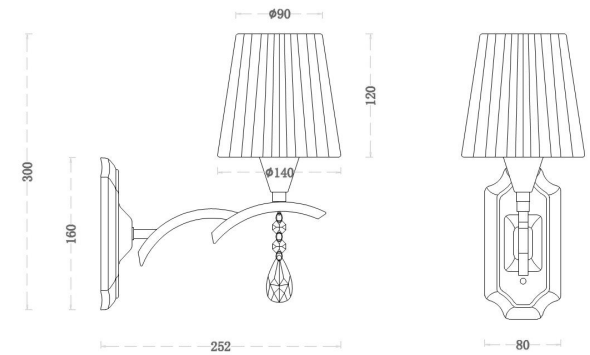

# Instruction

Collection: ROYAL CLASSIC

Series: ARTE

Model: RC901-WL-01-R

Wall

A=1

- Wall

1 x E14 (40W)