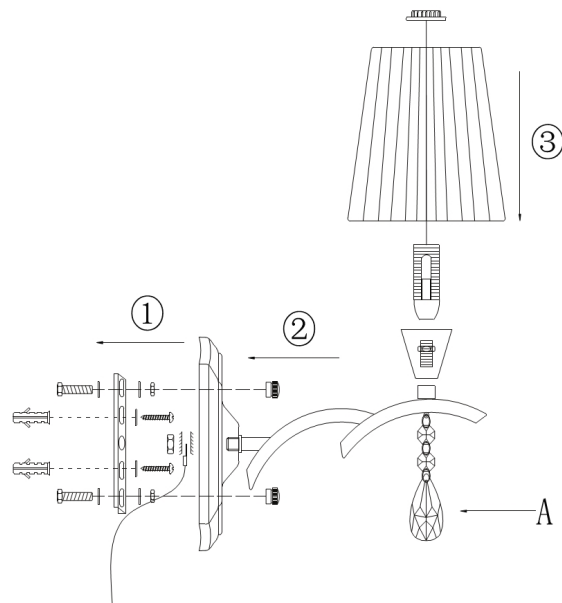

# Instruction

Collection: ROYAL CLASSIC

Series: ARTE

Model: RC901-WL-01-R

Wall

A=1

- Wall

1 x E14 (40W)